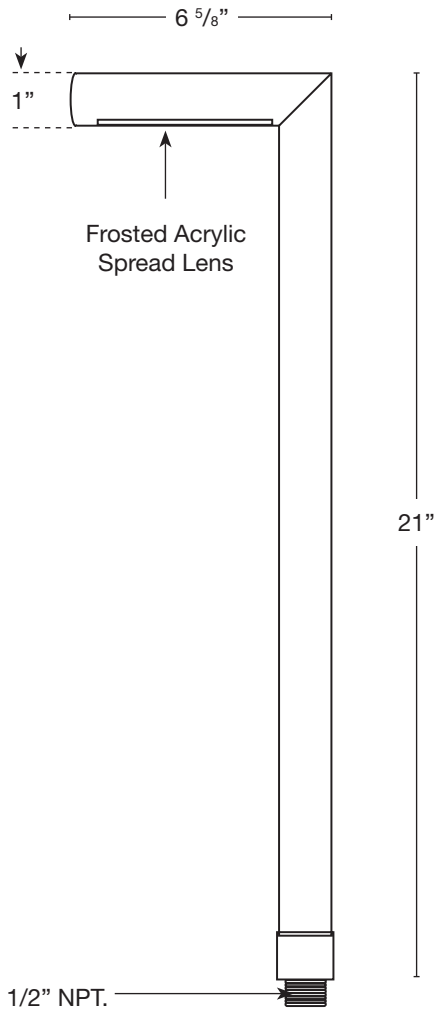

ELECTRICAL

- ☐ 12V
- ☐ 120V

Wet Listed

Ordering Example

Customer Approval

Date

SPJ-DS21-B-2W-27K-12V