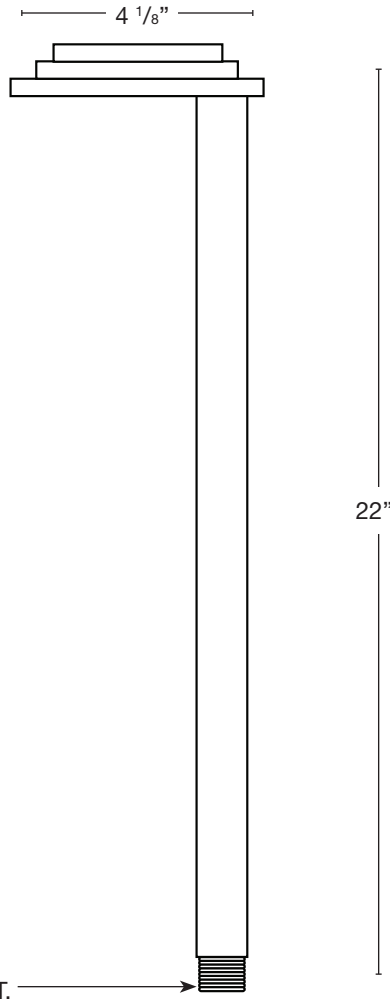

ELECTRICAL

- ☐ 12V
- ☐ 120V

Wet Listed

Ordering Example

Customer Approval

Date

SPJ-DR100-2-MBR-2W-27K-12V