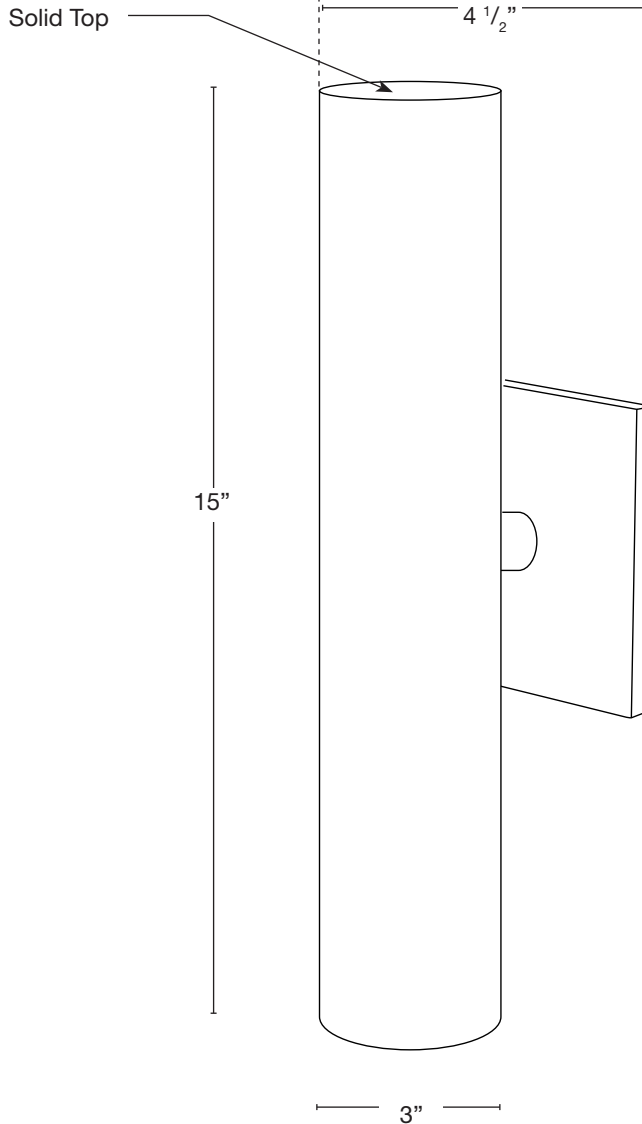

(Up or Down Light) Available!
(2) FB-TAB-6W - (2) 300 WATT

MODEL: **SPJ-DL315**
 MATERIAL: **Solid Brass**
 FINISH SHOWN: **Satin Brass**
 ELECTRICAL: **12V or 120V**
 WATTAGE: **6W**
 ENGINE: **FB-TAB-6W**
 LUMENS: **300**
 COLOR TEMP: **2700K**
 MOUNTING: **Wall Mount**

ELECTRICAL

- 12V
- 120V

Wet Listed

Ordering Example

Customer Approval

Date

SPJ-DL315-SB-6W-27K-12V