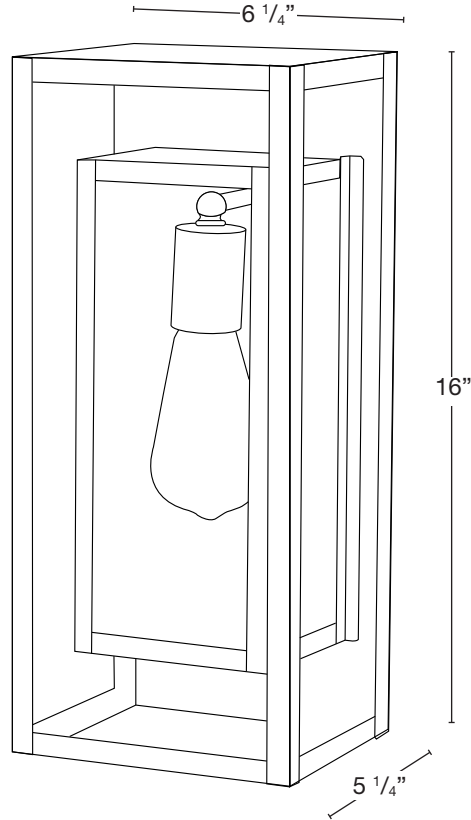

ELECTRICAL

- ☐ 12V
- ☐ 120V

GLASS

- ☐ Clear
- ☐ Clear Seedy
- ☐ Frosted
- ☐ Frosted Seedy
- ☐ White Swirl
- ☐ White Iridescent
- ☐ Honey Swirl
- ☐ Honey Iridescent
- ☐ Rose Swirl

Wet Listed

Ordering Example

Customer Approval

Date

SPJ-DB6-B-SB-C-12V