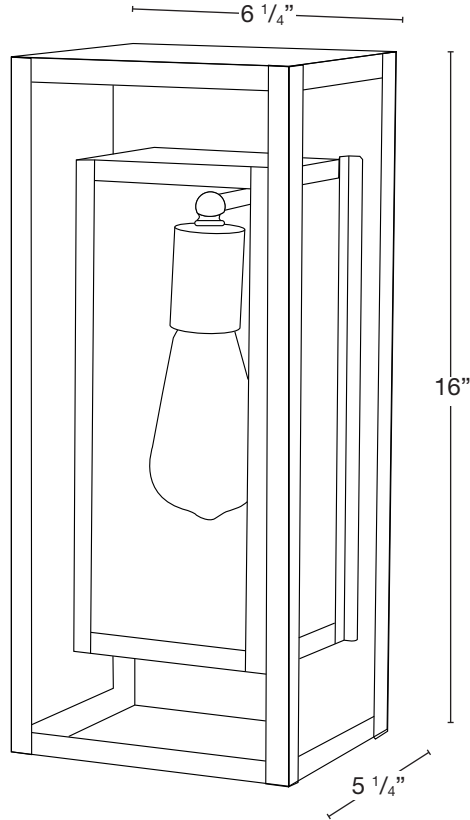

MODEL: **SPJ-DB6**  
 MATERIAL: **Solid Brass**  
 FINISH SHOWN: **Black**  
 GLASS SHOWN: **Clear**  
 ELECTRICAL: **12V or 120V**  
 ENGINE: **Medium Base**  
 OPTION: **LED Integrated**  
 MOUNTING: **Wall Mount**

**ELECTRICAL**

- 12V
- 120V

**GLASS**

- Clear
- Clear Seedy
- Frosted
- Frosted Seedy
- White Swirl
- White Iridescent
- Honey Swirl
- Honey Iridescent
- Rose Swirl

Wet Listed

Ordering Example

Customer Approval