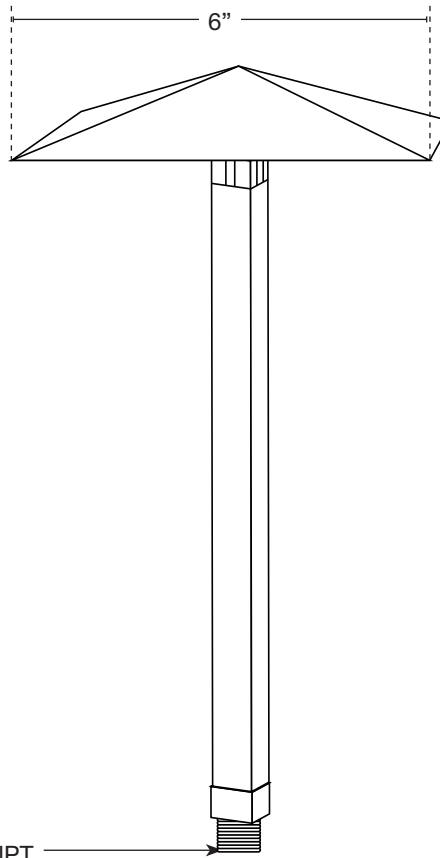

Custom options are available

ELECTRICAL

- 8-15V

20"

1/2" NPT.

Wet Listed

Ordering Example

Customer Approval