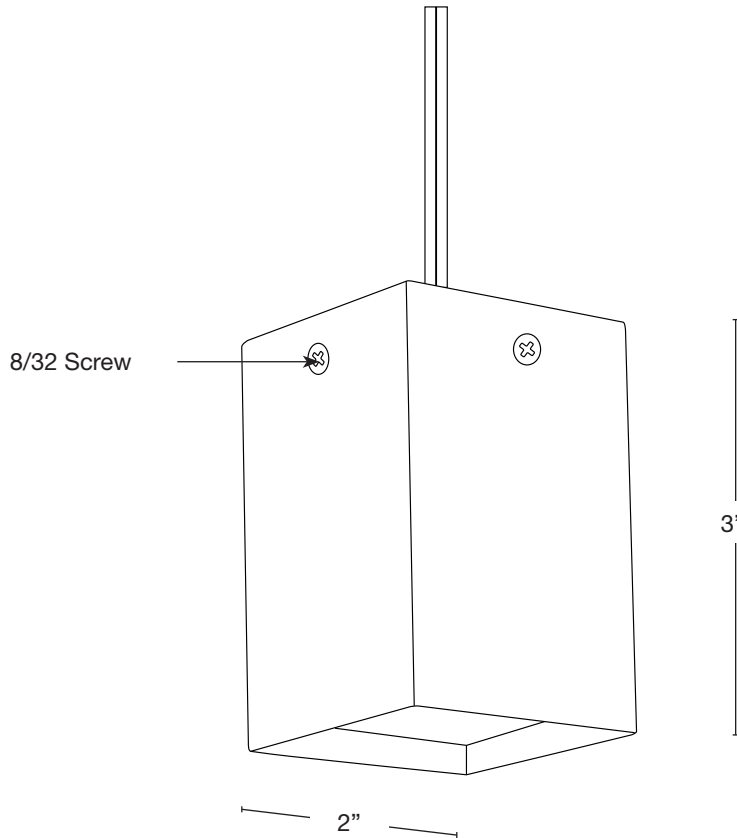

Custom lumen packages are available upon request

COLOR TEMPERATURE

- 2200K
- 2700K
- 3000K
- 4000K
- 5000K
- 6500K
- RGBW

Custom options are available

ELECTRICAL

- 8-15V

OPTICS

- SPOT 19d
- FLOOD 38d
- WIDE FLOOD 54d
- WIDE ANGLE FLOOD 120d