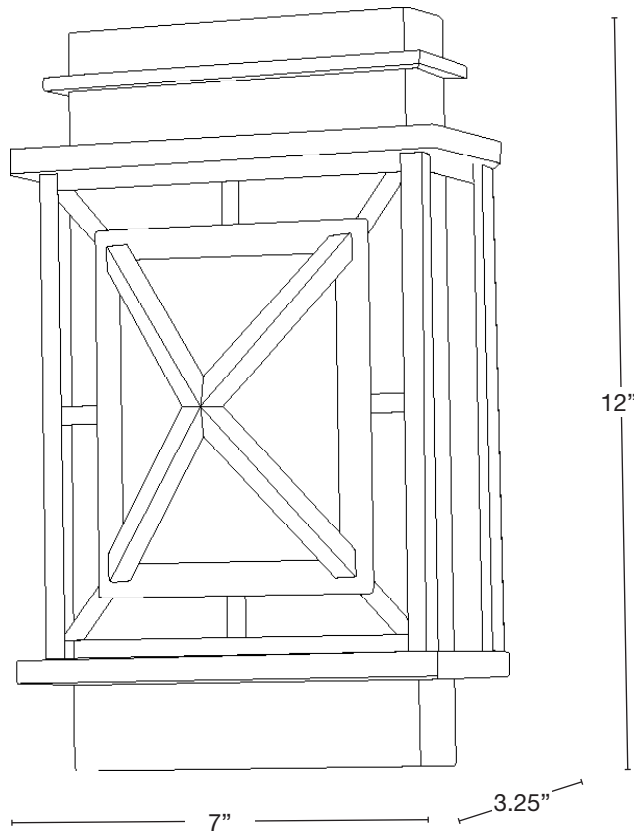

MODEL: **SPJ-CC74**
 MATERIAL: **Solid Brass**
 FINISH SHOWN: **PVD Satin**
 GLASS SHOWN: **Honey Swirl**
 ELECTRICAL: **12V or 120V**
 ENGINE: **Medium Base**
 OPTION: **LED Integrated**
 MOUNTING: **Wall Mount**

ELECTRICAL

- 12V
- 120V

GLASS

- Clear
- Clear Seedy
- Frosted
- Frosted Seedy
- White Swirl
- White Iridescent
- Honey Swirl
- Honey Iridescent
- Rose Swirl

Wet Listed

Ordering Example

Customer Approval

Date