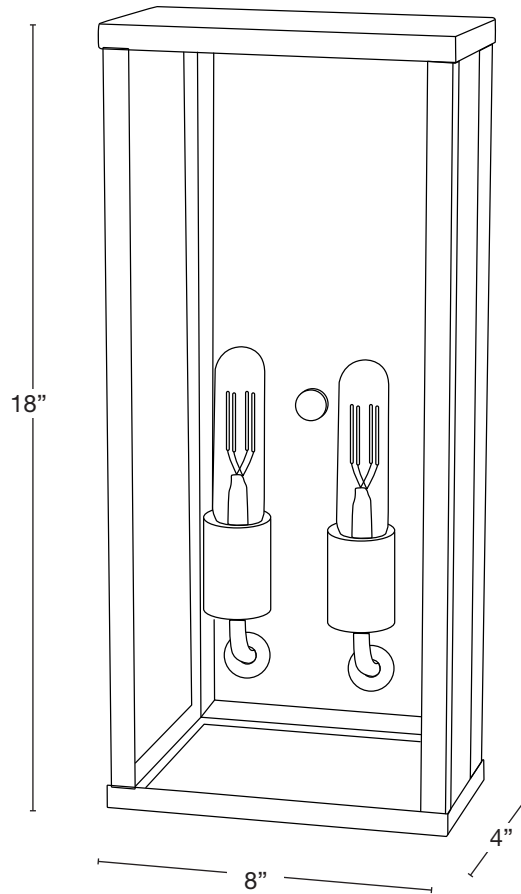

MODEL: **SPJ-CC18**
 MATERIAL: **Solid Brass**
 FINISH SHOWN: **Matte Bronze**
 GLASS SHOWN: **Clear**
 ELECTRICAL: **12V or 120V**
 ENGINE: **Medium Base**
 OPTION: **LED Integrated**
 MOUNTING: **Wall Mount**

ELECTRICAL

- 12V
- 120V

GLASS

- Clear
- Clear Seedy
- Frosted
- Frosted Seedy
- White Swirl
- White Iridescent
- Honey Swirl
- Honey Iridescent
- Rose Swirl

Wet Listed

Ordering Example

Customer Approval

Date