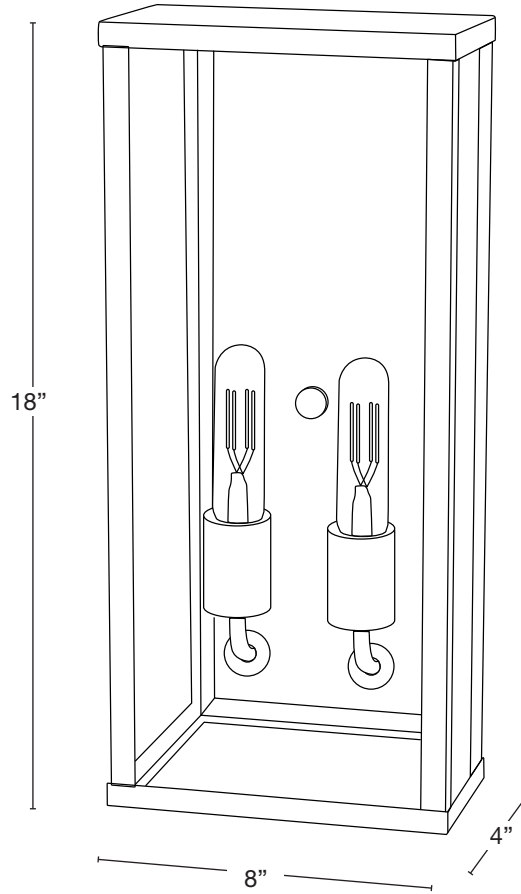

MODEL: **SPJ-CC18-SB**
 MATERIAL: **Solid Brass**
 FINISH SHOWN: **Satin Brass**
 GLASS SHOWN: **Clear**
 ELECTRICAL: **12V or 120V**
 ENGINE: **Medium Base**
 OPTION: **LED Integrated**
 MOUNTING: **Wall Mount**

ELECTRICAL

- 12V
- 120V

GLASS

- Clear
- Clear Seedy
- Frosted
- Frosted Seedy
- White Swirl
- White Iridescent
- Honey Swirl
- Honey Iridescent
- Rose Swirl

Wet Listed

Ordering Example

Customer Approval

Date