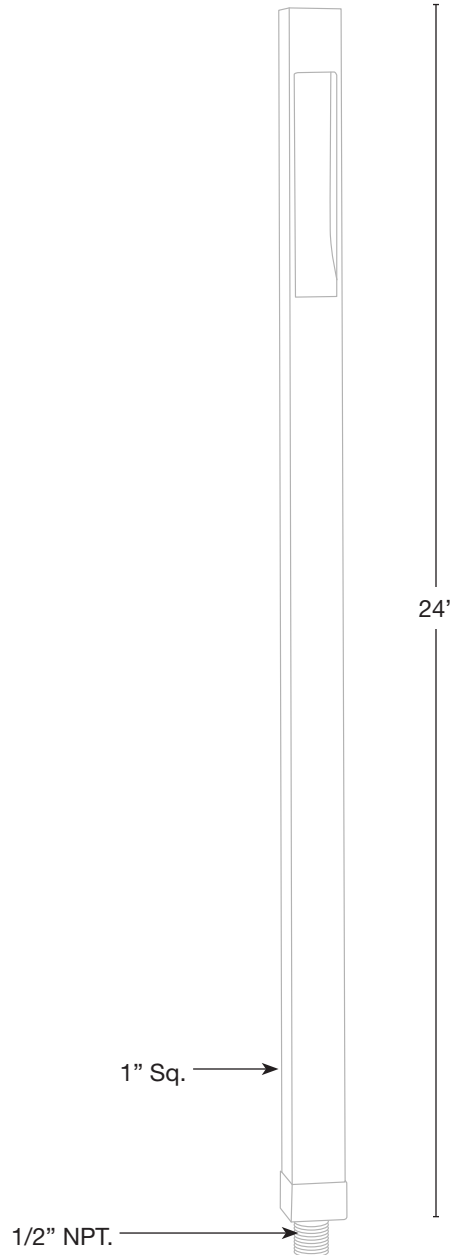

MODEL: SPJ-CC124-SQ
MATERIAL: Solid Brass
FINISH: PVD Satin
ELECTRICAL: 9-15V
ENGINE: 2W NICHIA 219C
LUMENS: 600
COLOR TEMP: 2700K
MOUNTING: 1/2" NPT. Dual Fin Spike Included
LED: Nichia

FINISHES

- Matte Bronze (MBR)
- Verde (V)
- Moss (M)
- Black (B)
- Rusty (R)
- Satin Brass (SB)
- Aged Brass (AG)
- Raw Copper (RC)
- Natural Copper (NC)

PVD PREMIUM

- PVD Polished (PVDP)
- PVD Satin (PVDS)
- PVD Graphite (PVDG)
- PVD Bronze (PVDBZ)
- PVD Black (PVDBL)

WATTAGE LUMENS

- 2W 125

Custom lumen packages are available upon request

COLOR TEMPERATURE

- 2200K 5000K
- 2700K 6500K
- 3000K Amber (TF)
- 4000K RGBW

Custom options are available

ELECTRICAL

- 9-15V

Wet Listed

Ordering Example

Customer Approval

Date

SPJ-CC124-SQ-PVDS-2W-27K-9-15V