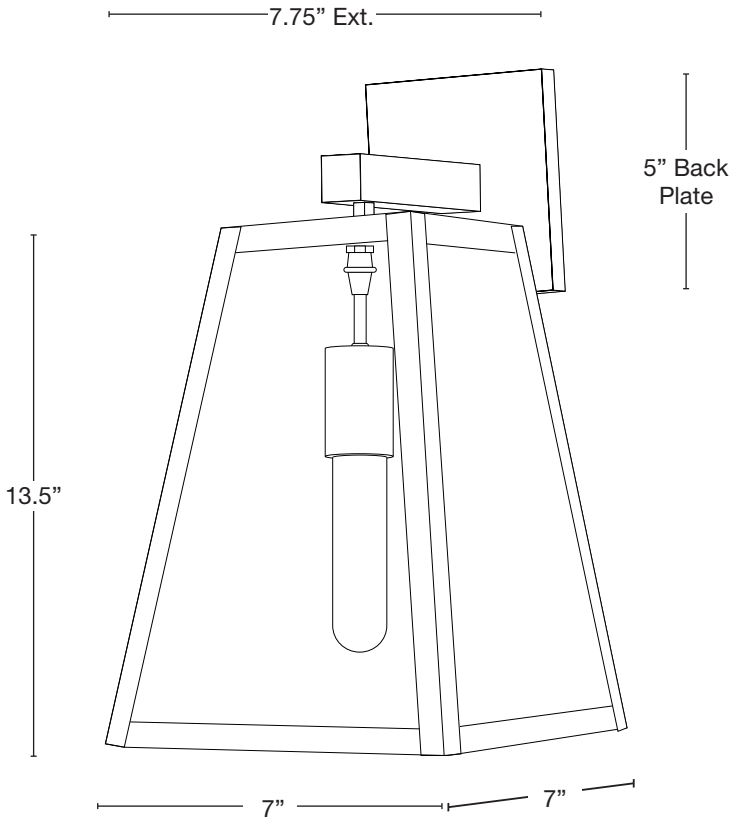

MODEL: **SPJ-CC116**
 MATERIAL: **Solid Brass**
 FINISH SHOWN: **PVD Satin**
 GLASS SHOWN: **Clear**
 ELECTRICAL: **12V or 120V**
 ENGINE: **Medium Base**
 OPTION: **LED Integrated**
 MOUNTING: **Wall Mount**

ELECTRICAL

- 12V
- 120V

GLASS

- Clear
- Clear Seedy
- Frosted
- Frosted Seedy
- White Swirl
- White Iridescent
- Honey Swirl
- Honey Iridescent
- Rose Swirl

Wet Listed

Ordering Example

Customer Approval

Date