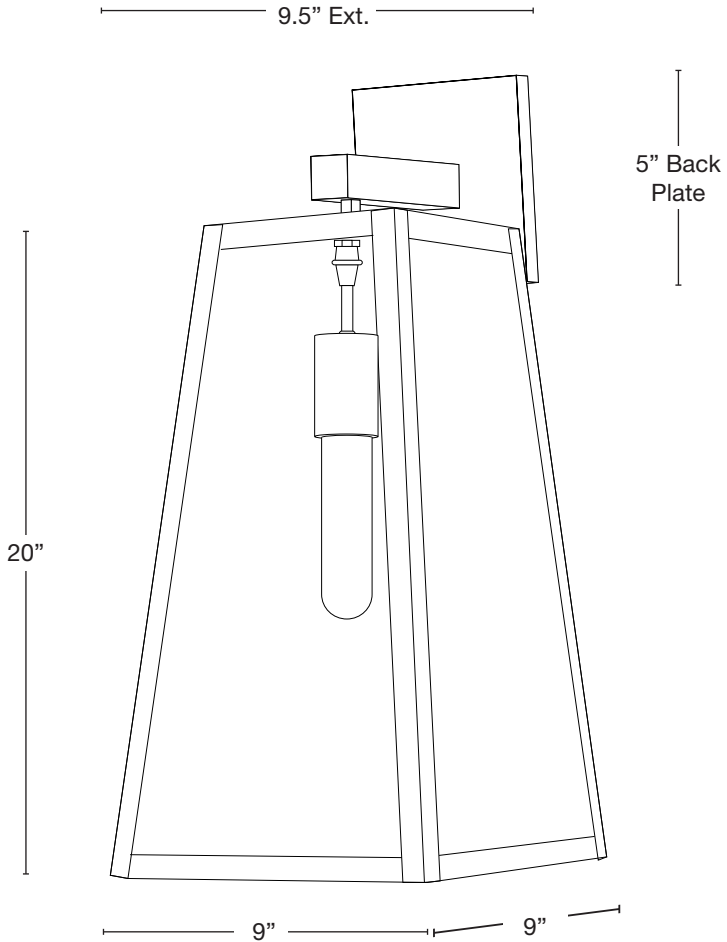

MODEL: **SPJ-CC115**  
 MATERIAL: **Solid Brass**  
 FINISH SHOWN: **Matte Bronze**  
 GLASS SHOWN: **Clear**  
 ELECTRICAL: **12V or 120V**  
 ENGINE: **Medium Base**  
 OPTION: **LED Integrated**  
 MOUNTING: **Wall Mount**

**ELECTRICAL**

- 12V
- 120V

**GLASS**

- Clear
- Clear Seedy
- Frosted
- Frosted Seedy
- White Swirl
- White Iridescent
- Honey Swirl
- Honey Iridescent
- Rose Swirl

Wet Listed

Ordering Example

Customer Approval