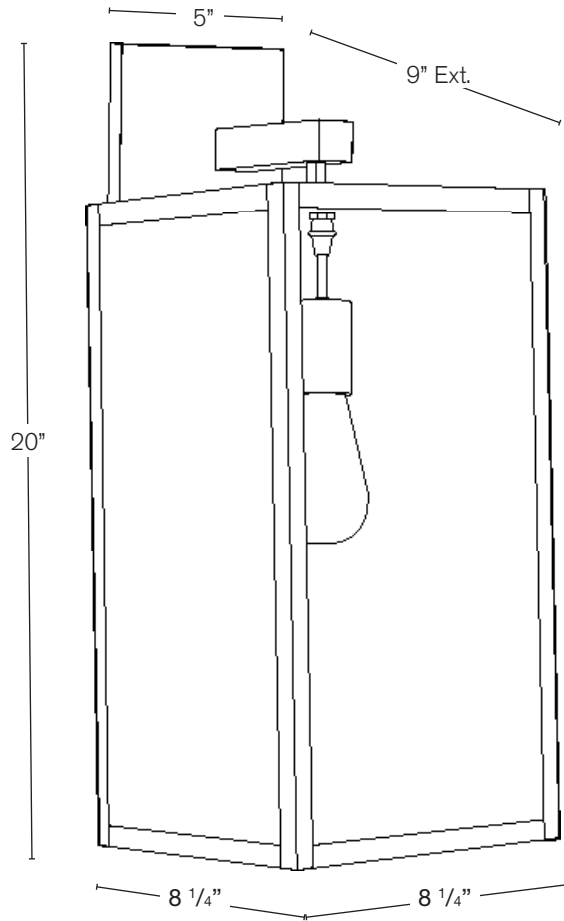

MODEL: **SPJ-CC114**
 MATERIAL: **Solid Brass**
 FINISH SHOWN: **Black**
 GLASS SHOWN: **Clear**
 ELECTRICAL: **12V or 120V**
 ENGINE: **Medium Base**
 OPTION: **LED Integrated**
 MOUNTING: **Wall Mount**

ELECTRICAL

- 12V
- 120V

GLASS

- Clear
- Clear Seedy
- Frosted
- Frosted Seedy
- White Swirl
- White Iridescent
- Honey Swirl
- Honey Iridescent
- Rose Swirl

Wet Listed

Ordering Example

Customer Approval

Date