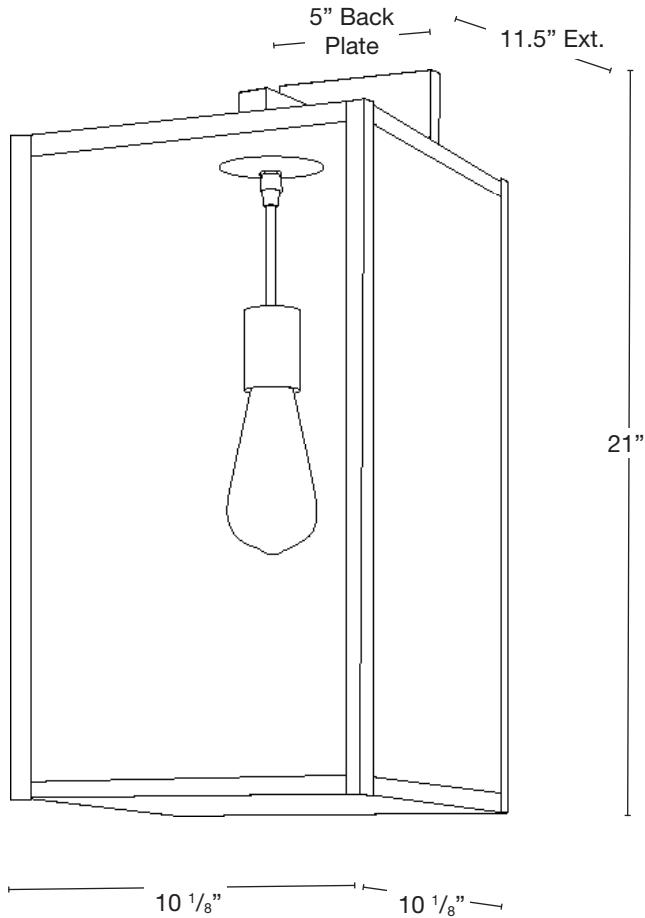

MODEL: **SPJ-CC113**
 MATERIAL: **Solid Brass**
 FINISH SHOWN: **Matte Bronze**
 GLASS SHOWN: **Clear**
 ELECTRICAL: **12V or 120V**
 ENGINE: **Medium Base**
 OPTION: **LED Integrated**
 MOUNTING: **Wall Mount**

ELECTRICAL

- 12V
- 120V

GLASS

- Clear
- Clear Seedy
- Frosted
- Frosted Seedy
- White Swirl
- White Iridescent
- Honey Swirl
- Honey Iridescent
- Rose Swirl

Wet Listed

Ordering Example

Customer Approval

Date