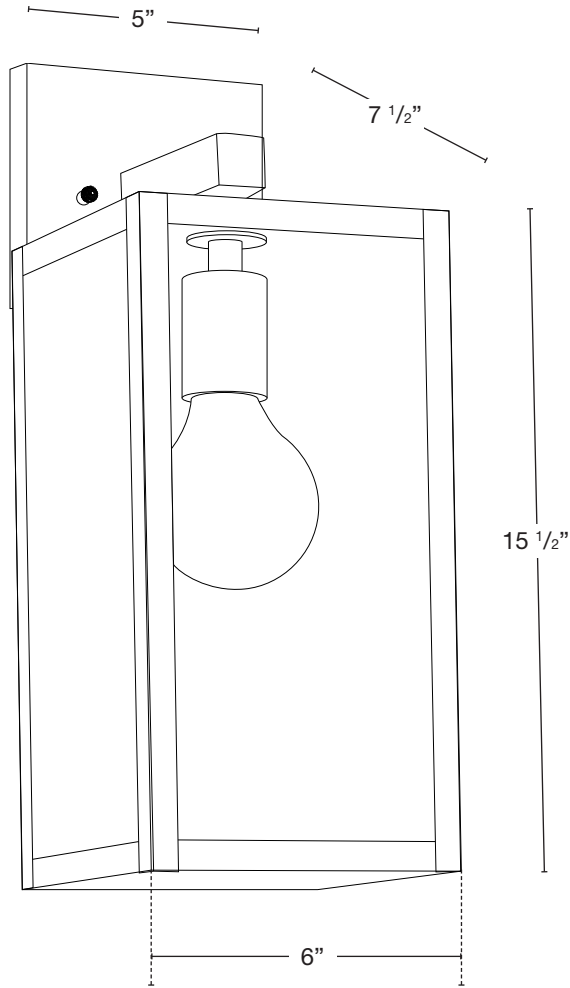

MODEL: **SPJ-CC112**
 MATERIAL: **Solid Brass**
 FINISH SHOWN: **PVD Satin**
 GLASS SHOWN: **Clear**
 ELECTRICAL: **12V or 120V**
 ENGINE: **Medium Base**
 OPTION: **LED Integrated**
 MOUNTING: **Wall Mount**

ELECTRICAL

- 12V
- 120V

GLASS

- Clear
- Clear Seedy
- Frosted
- Frosted Seedy
- White Swirl
- White Iridescent
- Honey Swirl
- Honey Iridescent
- Rose Swirl

Wet Listed

Ordering Example

Customer Approval

Date