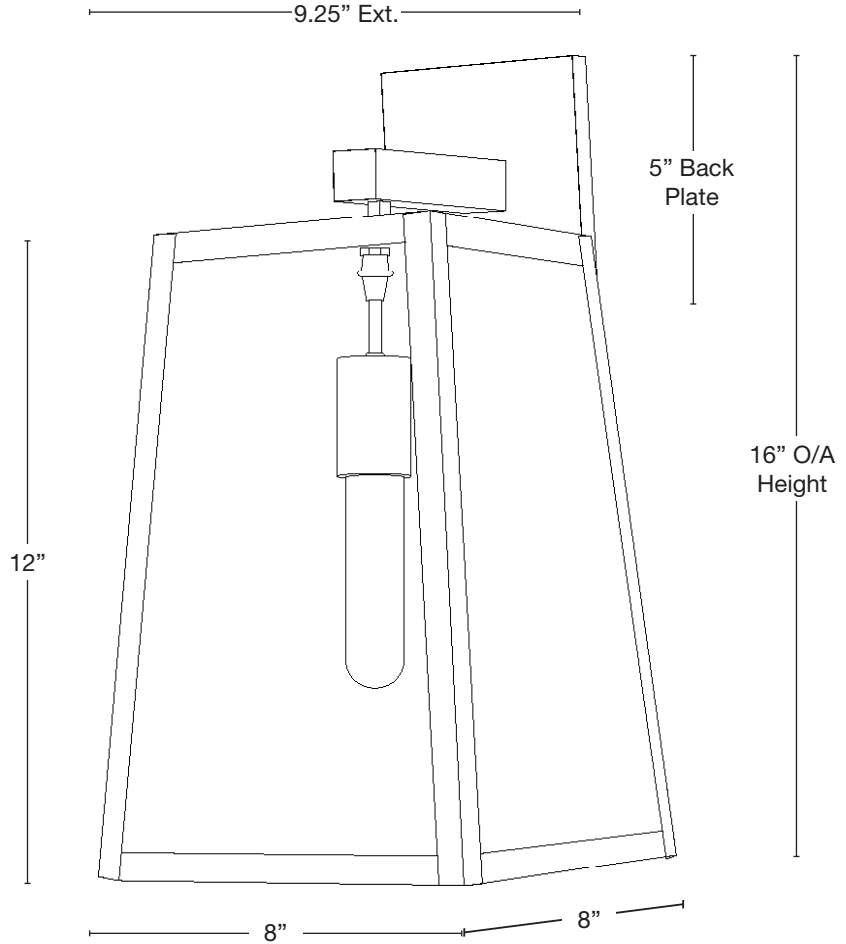

MODEL: **SPJ-CC111**  
 MATERIAL: **Solid Brass**  
 FINISH SHOWN: **Matte Bronze**  
 GLASS SHOWN: **Clear**  
 ELECTRICAL: **12V or 120V**  
 ENGINE: **Medium Base**  
 OPTION: **LED Integrated**  
 MOUNTING: **Wall Mount**

**ELECTRICAL**

- 12V
- 120V

**GLASS**

- Clear
- Clear Seedy
- Frosted
- Frosted Seedy
- White Swirl
- White Iridescent
- Honey Swirl
- Honey Iridescent
- Rose Swirl

Wet Listed

Ordering Example

Customer Approval