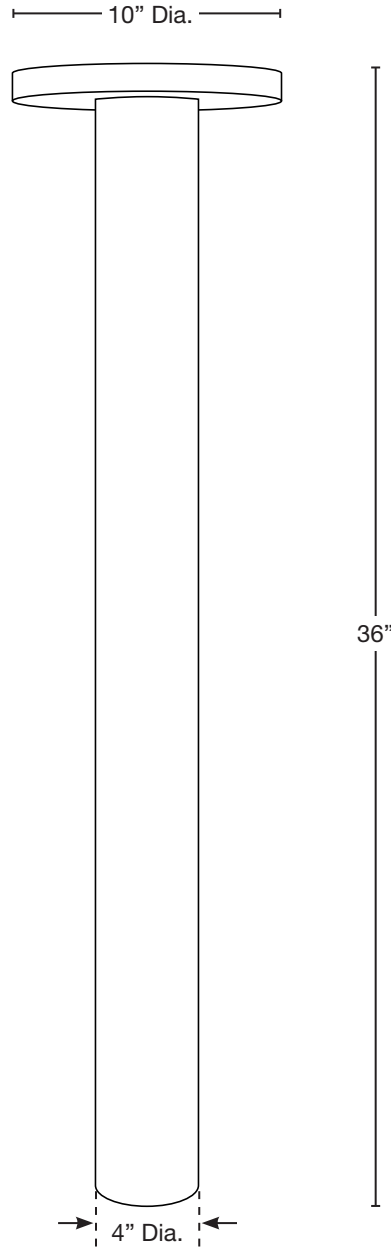

MODEL: **SPJ-CB10**  
 MATERIAL: **Solid Brass**  
 FINISH: **Black**  
 ELECTRICAL: **12V, 120V-277V**  
 WATTAGE: **8W**  
 ENGINE: **FB-TAB-8W**  
 LUMENS: **580**  
 MOUNTING: **Direct Burial/  
Anchor Mounted**

**FINISHES**

- Matte Bronze (MBR)
- Verde (V)
- Moss (M)
- Black (B)
- Rusty (R)
- Satin Brass (SB)
- Aged Brass (AG)
- Raw Copper (RC)
- Natural Copper (NC)

WATTAGE	LUMENS
<input type="checkbox"/> 6W	300
<input type="checkbox"/> 8W	580
<input type="checkbox"/> 10W	1000
<input type="checkbox"/> 16W	1600

**MOUNTING OPTION**

- Anchor bolted-DM6R
- Direct Burial-DB

**BRASS POST DIAMETER**

- 3" Diameter
- 4" Diameter

**Deck Mount & Base Cover**

6"

SPJ-DM6R (SHOWN)  
SPJ-DM8R 8"  
DECK MOUNT

6 1/8"

SPJ-DMC-6R (SHOWN)  
SPJ-DMC-8R 8 1/8"  
DECK COVER  
COVER

Wet Listed

Ordering Example

Customer Approval

Date

SPJ-CB10-B-8W-27K-120V-DB-4"