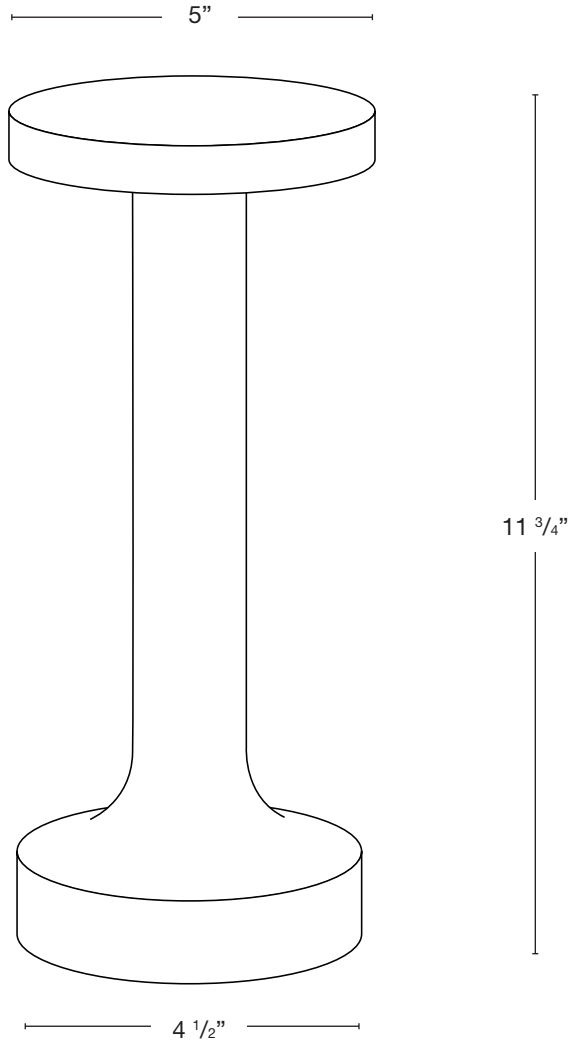

OPTIONAL ELECTRICAL

- ☐ 12V
- ☐ 120V
- ☐ Battery

Wet Listed

Ordering Example

Customer Approval

Date

SPJ-BRF5-PVDS-2W-27K-RB