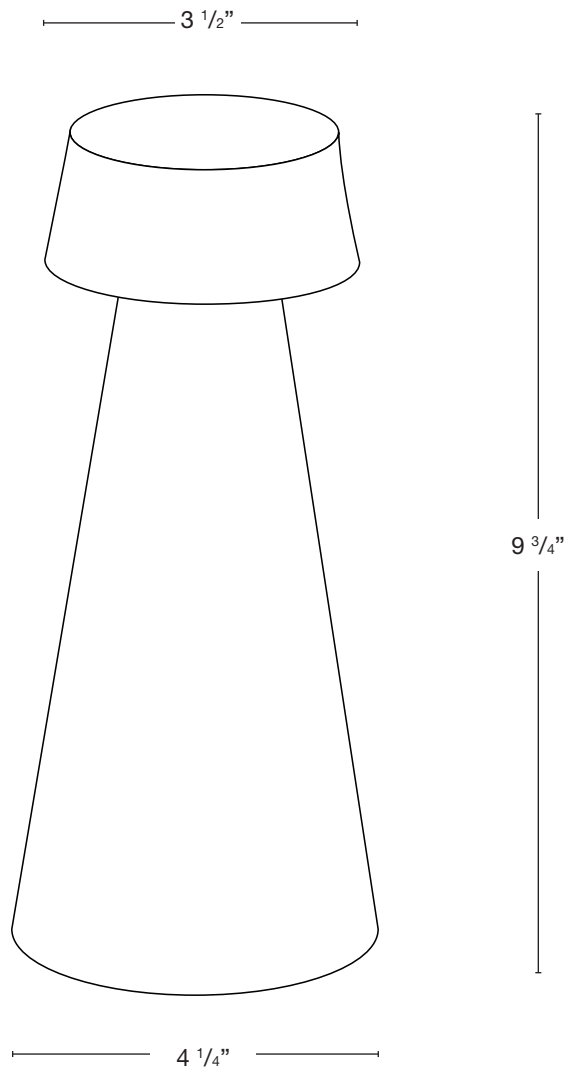

OPTIONAL ELECTRICAL

- ☐ 12V
- ☐ 120V
- ☐ Battery

Wet Listed

Ordering Example

Customer Approval

Date

SPJ-BRCPL-B-2W-27K-RB