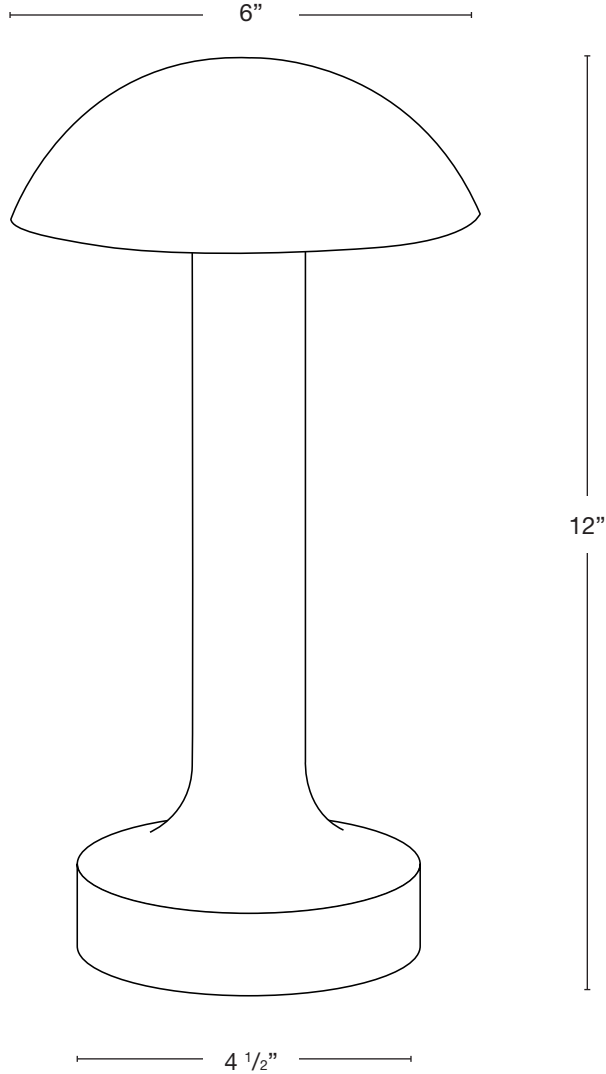

OPTIONAL ELECTRICAL

- ☐ 12V
- ☐ 120V
- ☐ Battery

Wet Listed

Ordering Example

Customer Approval

Date

SPJ-BR0905-B-RC-2W-27K-RB