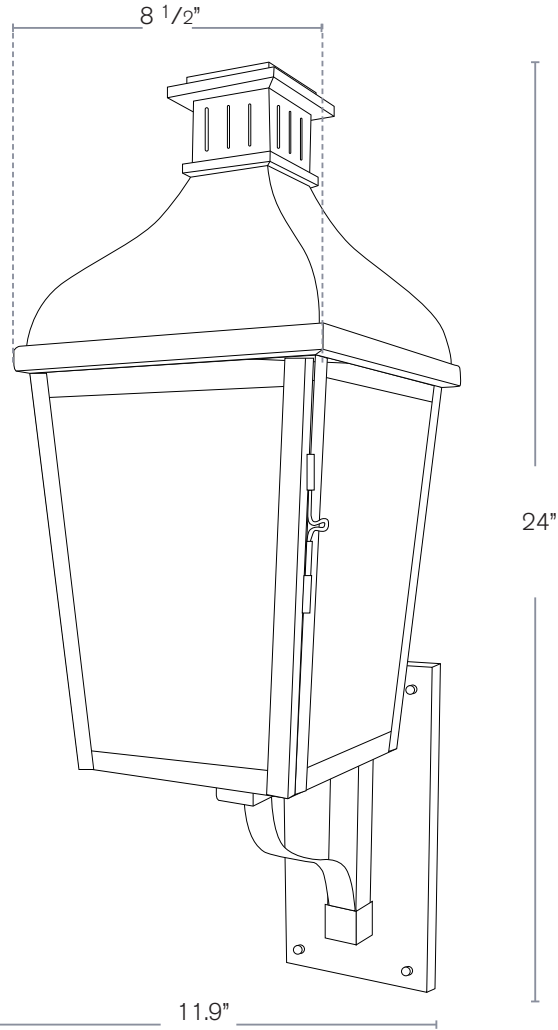

## DESCRIPTION

- MODEL:** SPJ-XE02
- FINISH:** MATTE BRONZE
- MATERIAL:** SOLID BRASS
- ELECTRICAL:** 120V
- LAMP:** MEDIUM BASE
- GLASS:** CLEAR SEEDY
- MOUNTING:** WALL MOUNT

Wet Listed