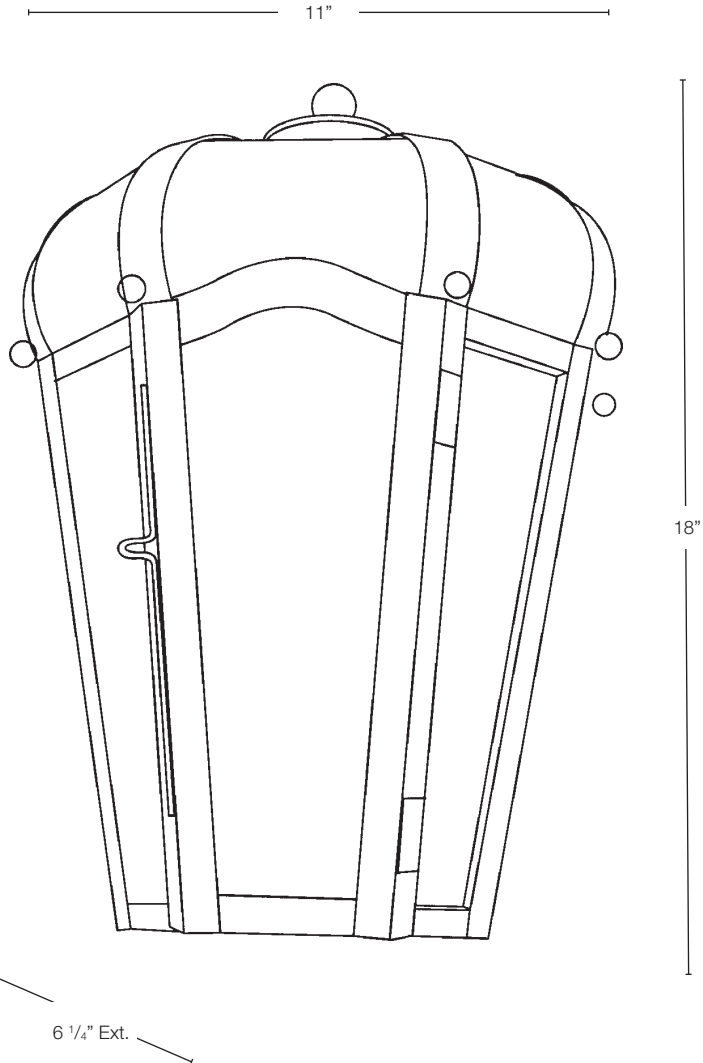

Wet Listed

Ordering Example

Customer Approval

Date

SPJ-WM3500-B-CS-120V