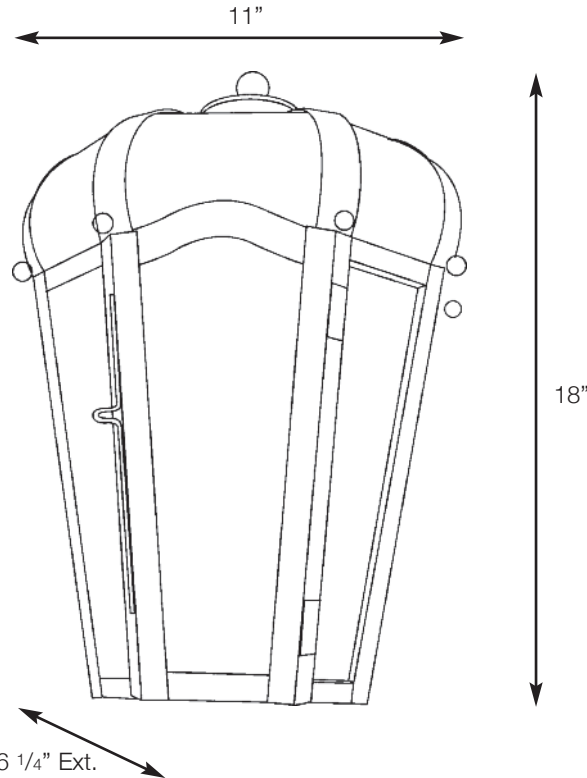

# SPJ-WM3500

Wall Mount

*Unlimited LED Lumen  
Packages & Color  
Temperatures Available!*

SPJ-2W-CB-C  
2W  
12V or 120V

FB-MP1000  
120V  
10W  
1000 LUMENS  
WARM DIMMING

|                              |                                   |
|------------------------------|-----------------------------------|
| <b>MODEL:</b>                | SPJ-WM3500                        |
| <b>MATERIAL :</b>            | Solid Brass                       |
| <b>FINISH :</b>              | Specify                           |
| <b>ELECTRICAL :</b>          | 120v                              |
| <b>SOCKET :</b>              | (3) Light Candelabra              |
| <b>LAMP :</b>                | Specify                           |
| <b>FLUORESCENT OPTIONS :</b> | PL-13W, PLT-26W, PLT-32W, PLT-42W |
| <b>MOUNTING :</b>            | Wall Mount                        |

DRAWN BY: MMC

BASE DESIGN: SPJ

DATE: 03-27-09