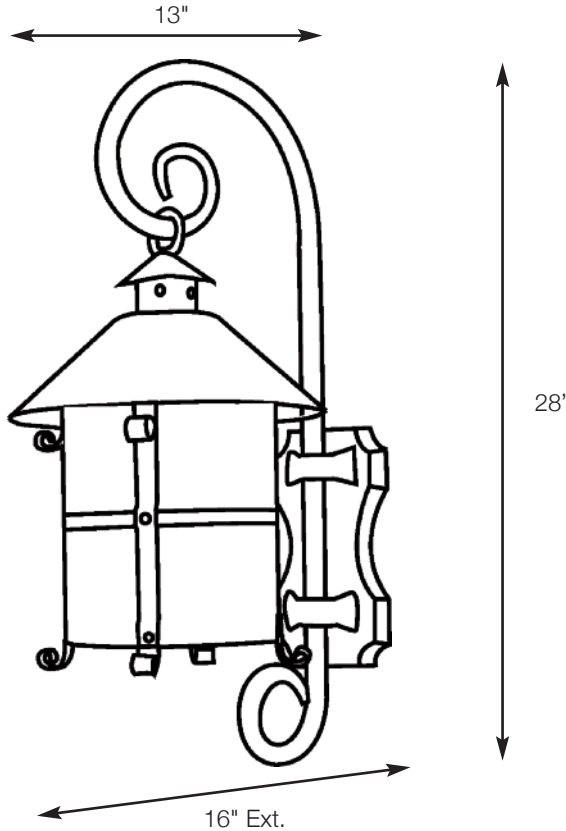

# SPJ-WM1700

Scroll Mount

*Unlimited LED Lumen Packages & Color Temperatures Available!*

SPJ-A19  
12V  
2W or 4W

FB-MP1000  
120V  
10W  
1000 LUMENS  
WARM DIMMING

<b>MODEL:</b>	SPJ-WM1700
<b>MATERIAL :</b>	Solid Brass
<b>FINISH :</b>	Specify
<b>ELECTRICAL :</b>	120v
<b>SOCKET :</b>	(1) Medium Base
<b>LAMP :</b>	Specify
<b>FLUORESCENT OPTIONS :</b>	PL-13W, PLT-26W, PLT-32W, PLT-42W
<b>MOUNTING :</b>	Scroll Mount, Column Mount, Pendant Mount

DRAWN BY: MMC

BASE DESIGN: SPJ

DATE: 01-10-10