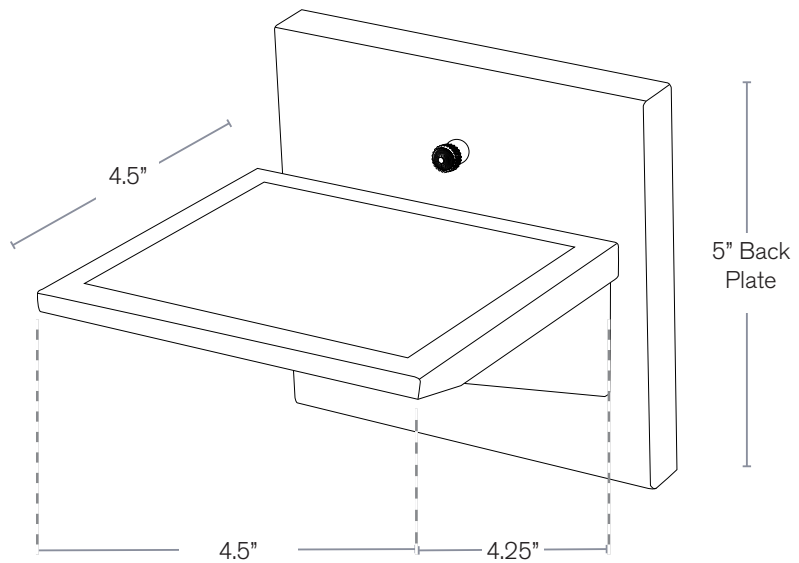

Forever Bright

SPECIFICATION FEATURES

Model: **SPJ-WW5**
Shown: Raw Copper

UPLIGHT WALL WASHER

- Finish:** Our naturally etched finishes will withstand the test of time. All finishes are individually treated insuring consistency. Our meticulous application results in a fixture that truly becomes "a one of a kind".
- Electrical:** Available in 12V-120V
- Labels:** UL Wet Label

UL Wet Listed

DESCRIPTION

- MODEL:** SPJ-WW5
- MATERIAL:** RAW COPPER
- FINISH:** RAW COPPER
- ELECTRICAL:** 12V OR 120V
- ENGINE:** 6W LED
- LUMENS:** 300
- MOUNTING:** WALL MOUNT

RGBW

Available 2000k - 6500k