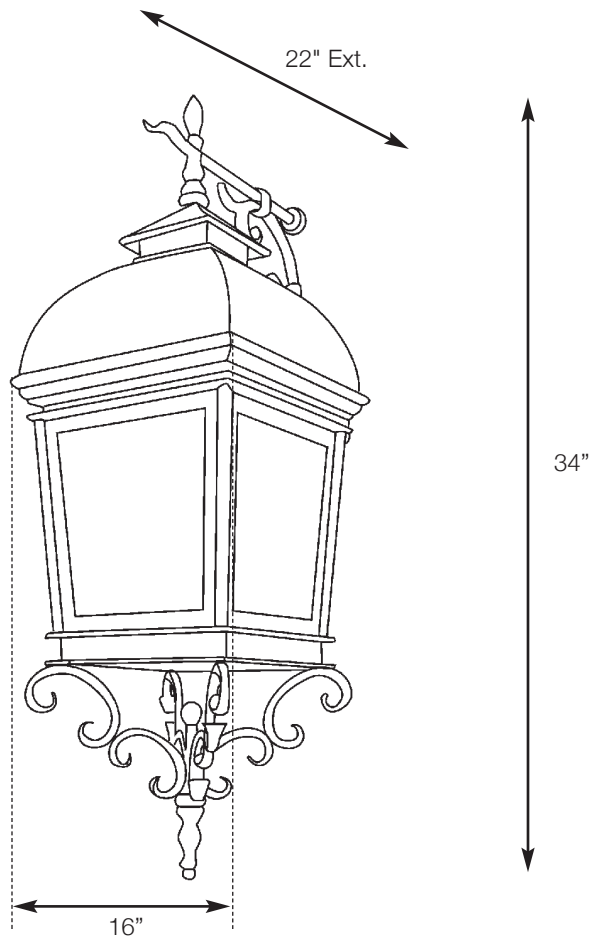

SPJ-WS4300

Scroll Mount

*Unlimited LED Lumen
Packages & Color
Temperatures Available!*

SPJ-2W-CB-C
2W
12V or 120V

FB-MP1000
120V
10W
1000 LUMENS
WARM DIMMING

MODEL:	SPJ-WS4300
MATERIAL :	Forged Steel
FINISH :	Specify
ELECTRICAL :	120v
SOCKET :	(3) Light Candelabra
LAMP :	Specify
FLUORESCENT OPTIONS :	PL-13W, PLT-26W, PLT-32W, PLT-42W
MOUNTING :	Scroll Mount, Column Mount, Post Mount