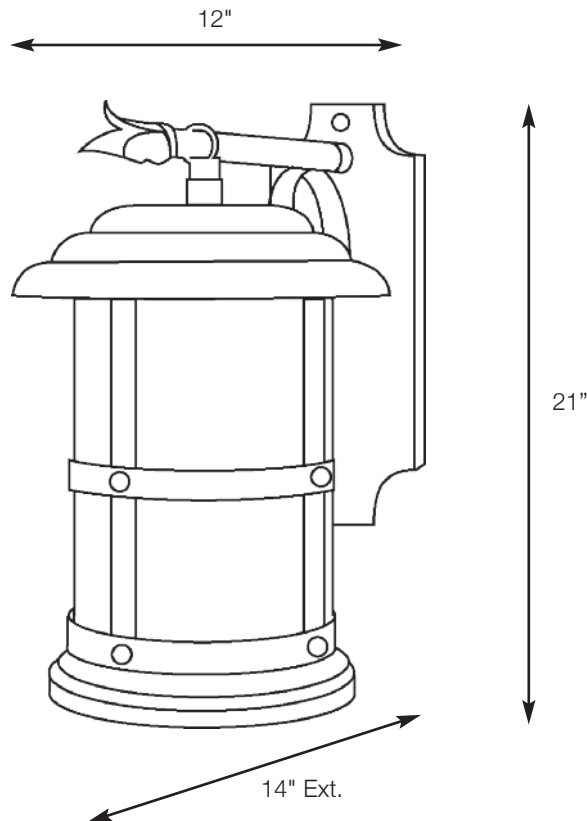

SPJ-WS1400

Scroll Mount

Unlimited LED Lumen Packages & Color Temperatures Available!

SPJ-2W-CB-C
2W
12V or 120V

FB-MP1000
120V
10W
1000 LUMENS
WARM DIMMING

- MODEL:** SPJ-WS1400
- MATERIAL :** Solid Brass
- FINISH :** Specify
- ELECTRICAL :** 120v
- SOCKET :** (1) Medium Base
- LAMP :** Specify
- FLUORESCENT OPTIONS :** PL-13W, PLT-26W, PLT-32W, PLT-42W
- MOUNTING :** Scroll Mount, Pendant Mount, Column Mount, Flush Mount