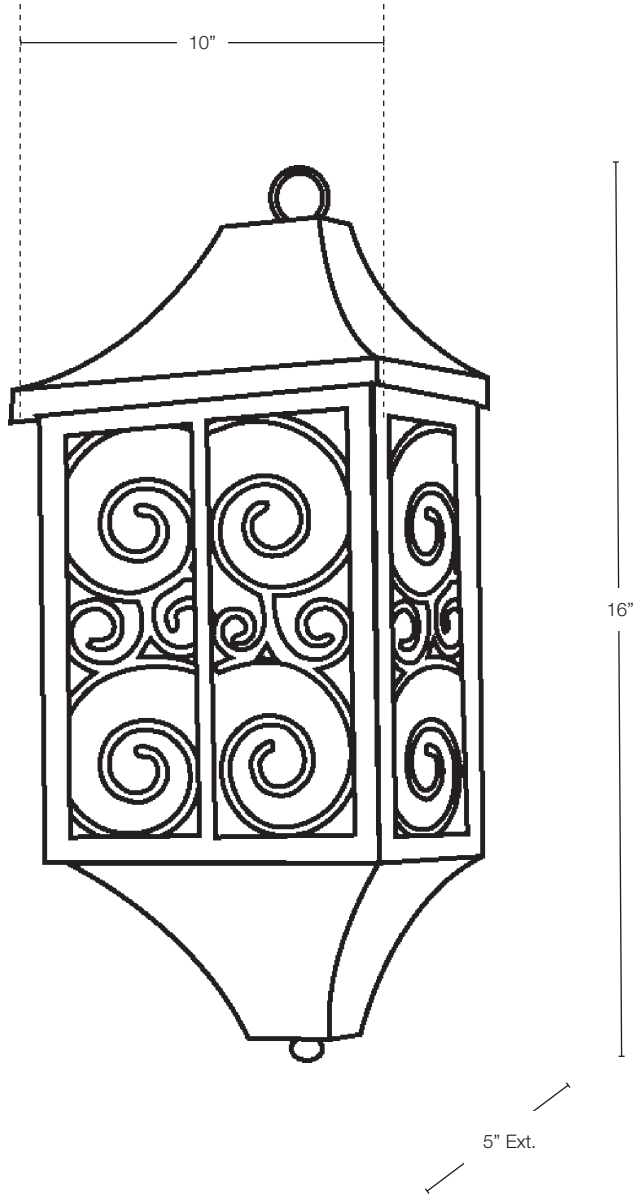

Wet Listed

Ordering Example

Customer Approval

Date

SPJ-WM1500-R-CS-120V