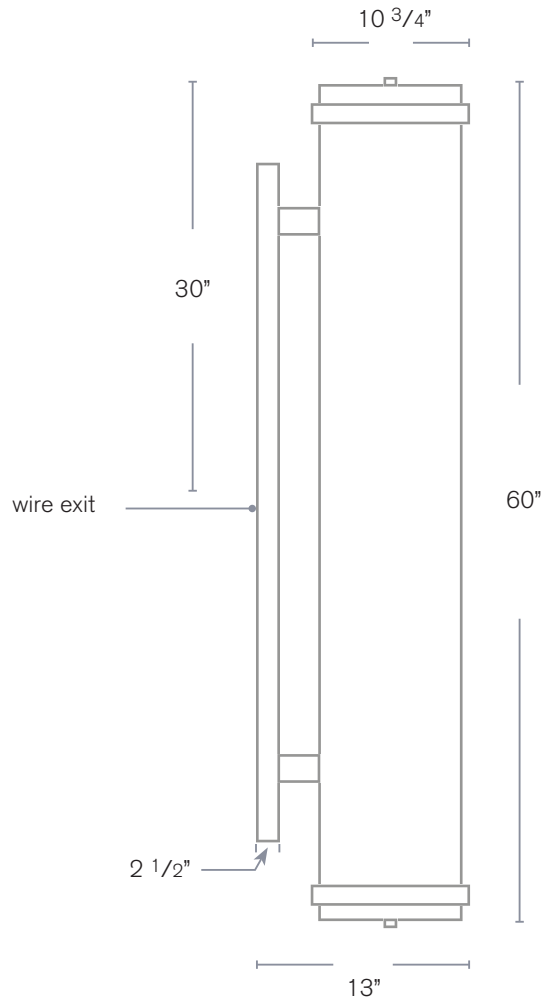

Model: SPJ-WM-RA

Forever Bright

SPECIFICATION FEATURES

- Finish:** Our naturally etched finishes will withstand the test of time. All finishes are individually treated insuring consistency. Our meticulous application results in a fixture that truly becomes "a one of a kind".
- Electrical:** Available in 277V
- Labels:** ETL Standard Wet Label
C-ETL

DESCRIPTION

- MODEL:** SPJ-WM-RA
- MATERIAL:** ALUMINUM
- FINISH:** POWDER COAT RAL7042 TRAFFIC GREY
- ACRYLIC:** WHITE
- ELECTRICAL:** 277V
- LAMP:** 10W LED
- COLOR TEMP:** 3500K
- MOUNTING:** WALL MOUNT
- DIMMABLE:** YES

Wet Listed

ORDERING INFORMATION

Model#	Finishes	Lamp	Lumens	Color Temp.	Electrical
SPJ-WM-RA	RAL7042 TRAFFIC GREY	10W LED		3500K	277V

- V = Verde
- M = Moss
- AG = Aged Brass
- MBR = Matte Bronze
- RC = Raw Copper
- GM = Gun Metal
- B = Black
- R = Rusty
- PVDP = PVD Polished
- PDS = Powder Coat Silver