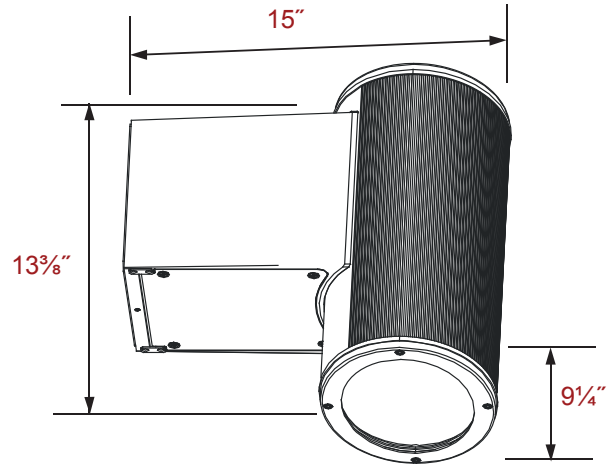

EasyLED Wallite Wall Cylinder Up or Down Light

SPJ-WLUD-1-WP

Housing:

Extruded Oval Aluminum Housing, Die Cast Aluminum Ballast Housing, Choice of Black, White or Bronze Powder-coat Finish Over a Chromate Conversion Coating, Hinged Ballast Compartment for Easy Wiring Access. Extruded Housing Can Be Reversed to Create an Uplight.

Lens:

Clear flat glass lens or clear flat prismatic glass lens.

Mounting:

Mount Over a 4" Recessed Outlet Box Includes Easy-Hang "Two Hands Free" Wall Mounting.

Photometric Performance:

Array Lumens: 3,189