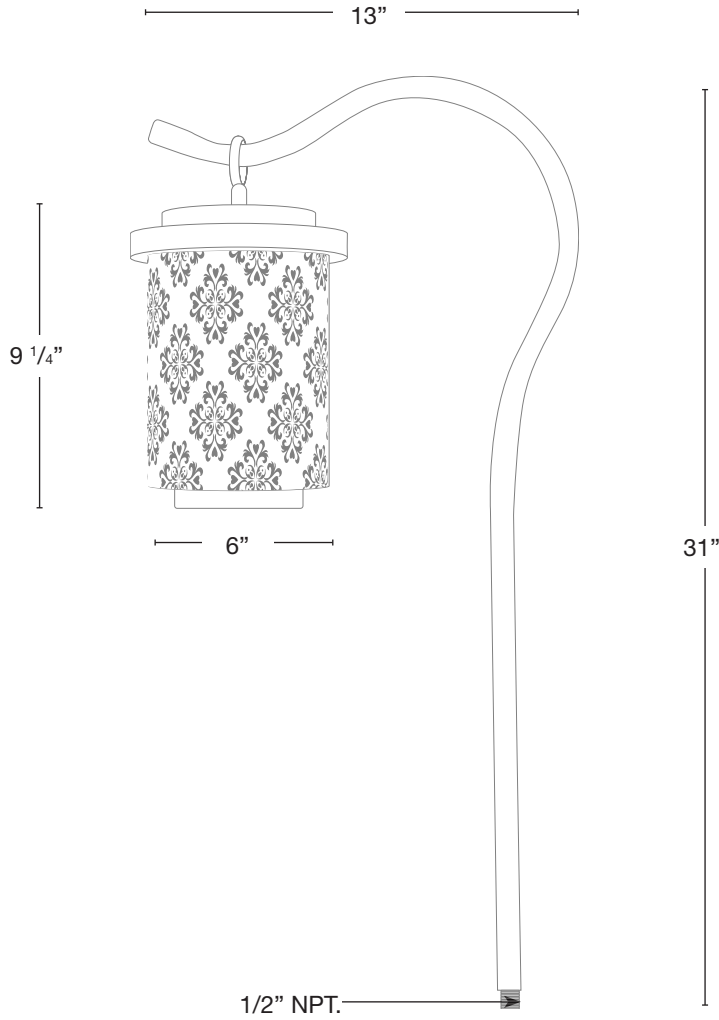

**MODEL:** SPJ-WELLY-RGBW  
**MATERIAL:** Solid Brass  
**FINISH:** Matte Bronze  
**ELECTRICAL:** 8-15V  
**ENGINE:** FB-2W-CYL-TA16  
**LUMENS:** 150  
**COLOR TEMP:** 2700K  
**MOUNTING:** 1/2" NPT. Dual Fin Spike Included  
**LED:** Nichia

Custom options are available

**ELECTRICAL**

- 12-15V

**Wet Listed**

Ordering Example

Customer Approval

Date

SPJ-WELLY-RGBW-MBR-4W-RGBW-12-15V