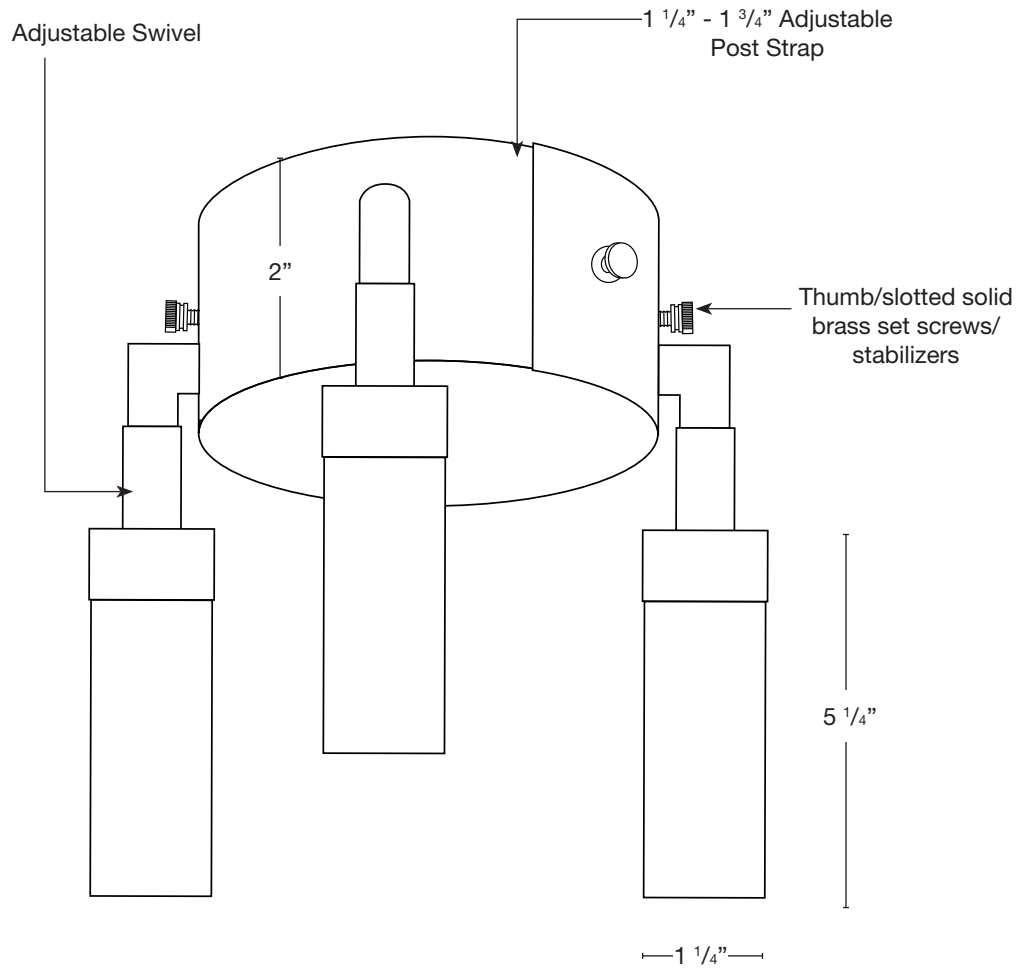

COLOR TEMPERATURE

- 2200K
- 2700K
- 3000K
- 4000K
- 5000K
- 6500K
- RGBW

Custom options are available

OPTIONAL ELECTRICAL

- 12V
- 120V
- Battery

OPTICS

- SPOT 19d
- FLOOD 38d
- WIDE FLOOD 54d
- WIDE ANGLE FLOOD 120d

SPJ-RBQC
 Battery Quick Connect
 Post Mounted

Wet Listed

Ordering Example	Customer Approval	Date
SPJ-UL3-B-2W-27K-12V		