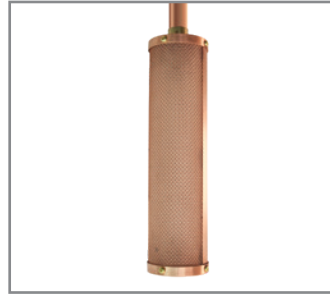

## SPECIFICATION FEATURES

Model: **SPJ-TOL12**  
Shown: Natural Copper

- Finish:** Our naturally etched finishes will withstand the test of time. All finishes are individually treated insuring consistency. Our meticulous application results in a fixture that truly becomes "a one of a kind".
- Electrical:** Available in 8-15V
- Labels:** ETL Standard Wet Label  
C-ETL

### Pendant Light

### DESCRIPTION

- Model#:** SP-TOL12
- Material:** Solid Copper
- Finish:** Natural Copper
- Acrylic:** Mesh Acrylic
- Electrical:** 8-15V
- Engine:** FB-8W-CYL-TA16
- Lumens:** 580
- Color Temp:** 2700 k

### ORDERING INFORMATION

Model#	Finishes	Wattage	Lumens	Color Temp.	Electrical
<b>SPJ-TOL12</b>	<b>NC</b>	<b>8W</b>	<b>580</b>	<b>2700K</b>	<b>8-15V</b>
SPJ-TOL12	V = Verde M = Moss AG = Aged Brass MBR = Matte Bronze SB = Satin Brass GM = Gun Metal B = Black NC = Natural Copper RC = Raw Copper PVDS = PVD Satin	8W	580	2700K 4000K 6500K	8-15V