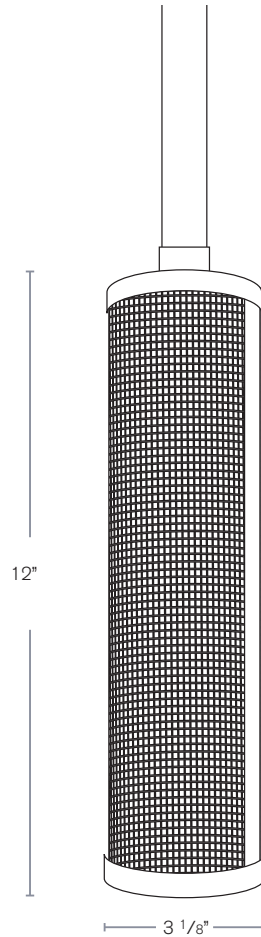

## SPECIFICATION FEATURES

Model: **SPJ-TOL12**  
Shown: Natural Copper

- Finish:** Our naturally etched finishes will withstand the test of time. All finishes are individually treated insuring consistency. Our meticulous application results in a fixture that truly becomes "a one of a kind".
- Electrical:** Available in 8-15V
- Labels:** ETL Standard Wet Label  
C-ETL

### Pendant Light

### DESCRIPTION

- Model#:** SP-TOL12
- Material:** Solid Copper
- Finish:** Natural Copper
- Acrylic:** Mesh Acrylic
- Electrical:** 8-15V
- Engine:** FB-8W-CYL-TA16
- Lumens:** 580
- Color Temp:** 2700 k