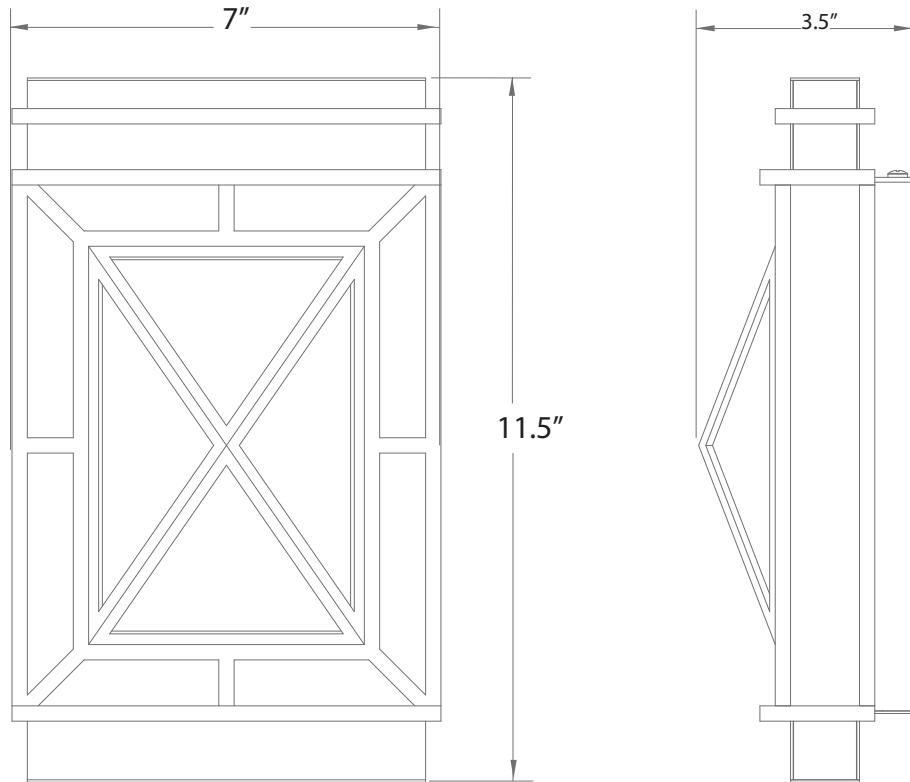

Forever Bright

SPECIFICATION FEATURES

Model: SPJ-TLP-G

Finish:	Our naturally etched finishes will withstand the test of time. All finishes are individually treated insuring consistency. Our meticulous application results in a fixture that truly becomes "a one of a kind".
Electrical:	Available in 120V
Labels:	ETL Standard Wet Label C-ETL

DESCRIPTION

MODEL:	SPJ-TLP-G
MATERIAL:	SOLID BRASS
FINISH:	SATIN BRASS
GLASS:	CLEAR
ELECTRICAL:	120V
ENGINE:	8W LED
LUMENS:	580
COLOR TEMP:	2700K
MOUNTING:	WALL MOUNT
LED:	NICHIA
*** 0-10V DIMMING ***	