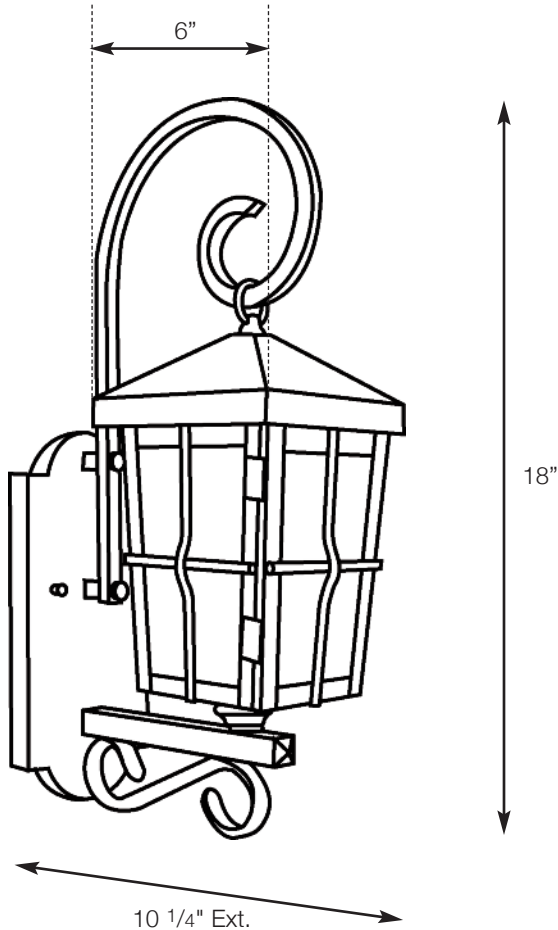

# SPJ-SM2000

Scroll Mount

*Unlimited LED Lumen Packages & Color Temperatures Available!*

SPJ-A19  
12V  
2W or 4W

FB-MP1000  
120V  
10W  
1000 LUMENS  
WARM DIMMING

**MODEL:**

SPJ-SM2000

**MATERIAL :**

Solid Brass

**FINISH :**

Specify

**ELECTRICAL :**

120v

**SOCKET :**

(1) Medium Base

**LAMP :**

Specify

**FLUORESCENT OPTIONS :**

PL-13W, PLT-26W, PLT-32W, PLT-42W

**MOUNTING :**

Scroll Mount, Pendant Mount, Column Mount

DRAWN BY: MMC

BASE DESIGN: SPJ

DATE: 01-10-10