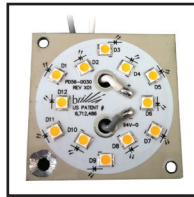

# SPJ-SM2000

Scroll Mount

*Unlimited LED Lumen Packages & Color Temperatures Available!*

SPJ-A19  
12V  
2W or 4W

FB-MP1000  
120V  
10W  
1000 LUMENS  
WARM DIMMING

**MODEL:**

SPJ-SM2000

**MATERIAL :**

Solid Brass

**FINISH :**

Specify

**ELECTRICAL :**

120v

**SOCKET :**

(1) Medium Base

**LAMP :**

Specify

**FLUORESCENT OPTIONS :**

PL-13W, PLT-26W, PLT-32W, PLT-42W

**MOUNTING :**

Scroll Mount, Pendant Mount, Column Mount

DRAWN BY: MMC

BASE DESIGN: SPJ

DATE: 01-10-10