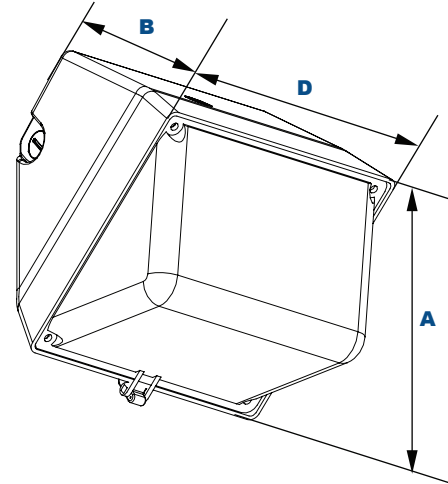

SPJ-SWP-PC-1-WP

EasyLED Small Wall Pack PC Lens

Housing:
Die Cast Aluminum Housing, 1/2" Coin Plugs with O-rings for Conduit and Photocell, Textured Architectural Bronze Powdercoat Finish Over a Chromate Conversion Coating.

Lens:
Prismatic Polycarbonate Hinged Diffuser with UV Inhibitors and Gasket.

Mounting:
Optional Cast Aluminum Mounting Plate Mounts Directly Over a 4" Recessed Outlet Box or Use 1/2" Surface Conduit.

Photometric Performance:
Array Lumens: 3,151