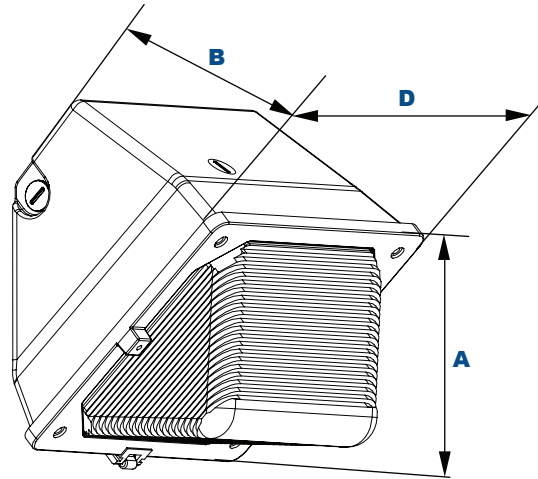

SPJ-SWP-1-WP

EasyLED Small Wall Pack

Housing:
Die Cast Aluminum Housing, 1/2" Coin Plugs with O-rings for Conduit and Photocell on Two Sides and Back, Textured Architectural Bronze Powdercoat Finish Over a Chromate Conversion Coating.

Lens:
Molded Prismatic Borosilicate Glass Lens with Gasket.

Mounting:
Mount Directly Over a 4" Recessed Outlet Box, or Use 1/2" Surface Conduit or Quick-Mount Bracket.

Photometric Performance:
Array Lumens: 3,151