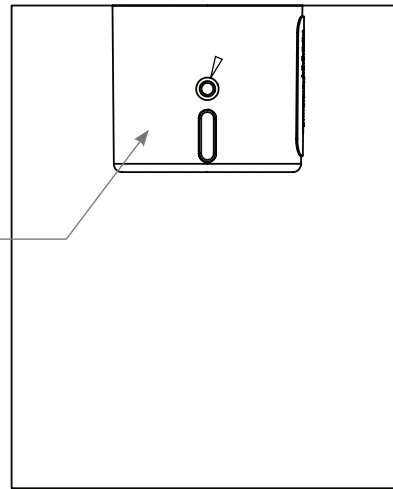

Wet Listed

ORDERING INFORMATION

Model#	Finishes	Wattage	Lumens	Color Temp.	Electrical
SPJ-SSQ-DL	RC	3W	105	2700K	8-15V

V = Verde	GM = Gun Metal	1W	85	2700K	8-15V
M = Moss	B = Black	3W	105	4000K	
AG = Aged Brass	R = Rusty	5W	125	6500K	
MBR = Matte Bronze	PVDP = PVD Polished				
RC = Raw Copper	PVDS = PVD Satin