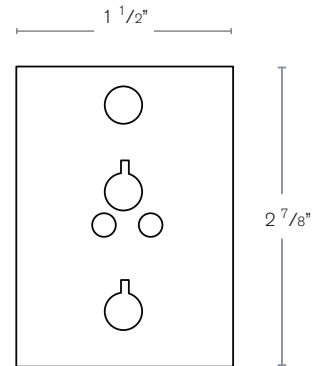

**Electrical:** Available in 8-15V

**Labels:** ETL Standard Wet Label  
C-ETL

Model: **SPJ-SSQ-DL**  
Finish: Raw Copper

## DESCRIPTION

**Model:** SPJ-SSQ-DL  
**Shown:** Raw Copper  
**Material:** Copper  
**Finish:** Specify  
**Engine:** 1W, 3W, 5W  
**Lumens:** 85 (1W), 105 (3W), 125 (5W)  
**Color Temp:** 2700K  
**Optic:** Spot, Flood, Wide Flood  
**Mounting:** Wall Flush  
**LED:** Nichia