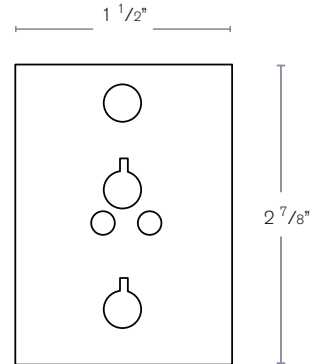

Electrical: Available in 8-15V

Labels: ETL Standard Wet Label
C-ETL

Model: **SPJ-SSQ-DL**
Finish: Raw Copper

DESCRIPTION

Model: SPJ-SSQ-DL
Shown: Raw Copper
Material: Copper
Finish: Specify
Engine: 1W, 2W, 3W
Lumens: 80 (1W), 150 (2W), 200 (3W)
Color Temp: 2700K
Optic: Spot, Flood, Wide Flood
Mounting: Wall Flush
LED: Nichia