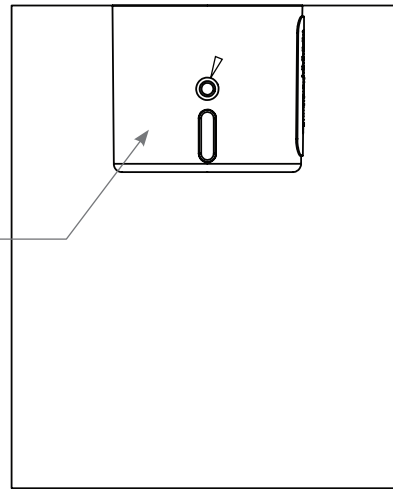

Wet Listed

ORDERING INFORMATION

Model#	Finishes	Wattage	Lumens	Color Temp.	Electrical
SPJ-SSQ-DL	RC	2W	150	2700K	8-15V

V = Verde	GM = Gun Metal	1W	80	2700K	8-15V
M = Moss	B = Black	2W	150	4000K	
AG = Aged Brass	R = Rusty	3W	200	5000K	
MBR = Matte Bronze	PVDP = PVD Polished				
RC = Raw Copper	PVDS = PVD Satin