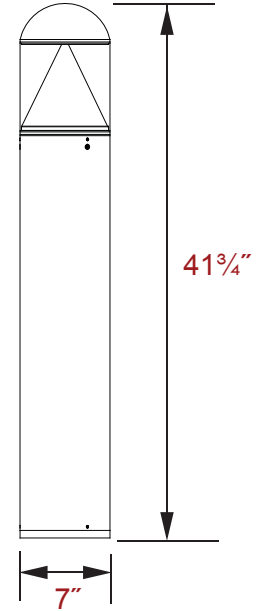

## EasyLED Dome Stainless Steel Bollard with LED Cone Reflector

## SPJ-SSDLCR-1-BOL

**Housing:**  
Formed 316L Stainless Steel Housing with Flush Mounting Base and Vandal-Resistant Screws, Domed Top, Internal Ballast Tray for Easy Maintenance.

**Reflector:**  
Specially Designed Aluminum Cone Reflector for LED.

**Lens:**  
Clear Polycarbonate Lens.

**Mounting:**  
Mounting Kit with 8" Anchor Bolts (Included).

**Photometric Performance:**  
Array Lumens: 2,089

**Delivered Lumens:**  
1,357 (4K); 1,384 (5K)

**Wattage:**  
Array: 14.5w, System: 17w