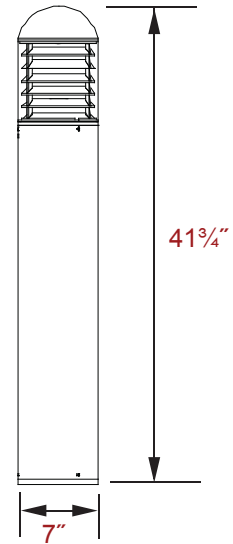

## EasyLED Dome Stainless Steel Bollard with Louvers

# SPJ-SSDL-1-BOL

**Housing:**  
Formed 316L Stainless Steel Housing with Flush Mounting Base and Vandal-Resistant Screws, Domed Top, Internal Ballast Tray for Easy Maintenance.

**Reflector:**  
Cast Aluminum Louvers

**Lens:**  
Clear Polycarbonate Lens.

**Mounting:**  
Mounting Kit with 8" Anchor Bolts (Included).

**Photometric Performance:**  
Array Lumens: 2,089

**Wattage:**  
Array: 14.5w, System: 17w

**Driver:**  
Electronic Driver, 120-277V, 50/60Hz; Dimmable Driver