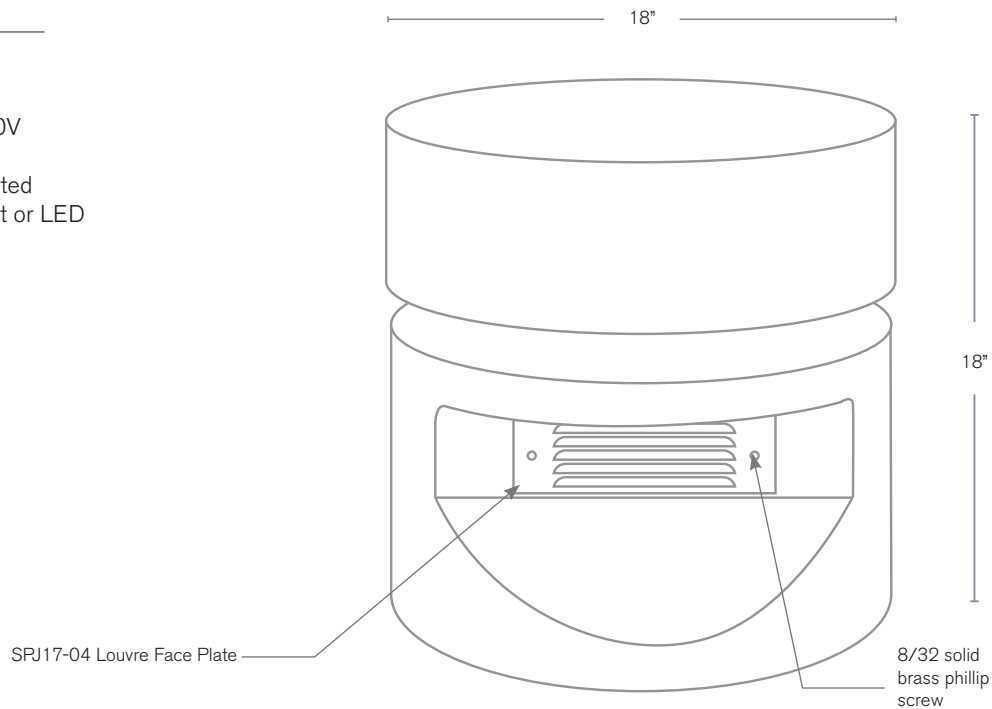

## SPECIFICATION FEATURES

Model: **SPJ-SQ18**  
Shown: Concrete

- Finish:** Our naturally etched finishes will withstand the test of time. All finishes are individually treated insuring consistency. Our meticulous application results in a fixture that truly becomes "a one of a kind".
- Electrical:** Available in 12V or 120V
- Labels:** ETL Standard Wet Label  
C-ETL

### Concrete Bollard

#### DESCRIPTION

- Model#:** SPJ-SQ18
- Fixture Trim:** PVD Satin
- Electrical:** 12V or 120V
- Engine:** Specify
- Mounting:** Anchor Bolted
- Options:** Fluorescent or LED

Wet Listed