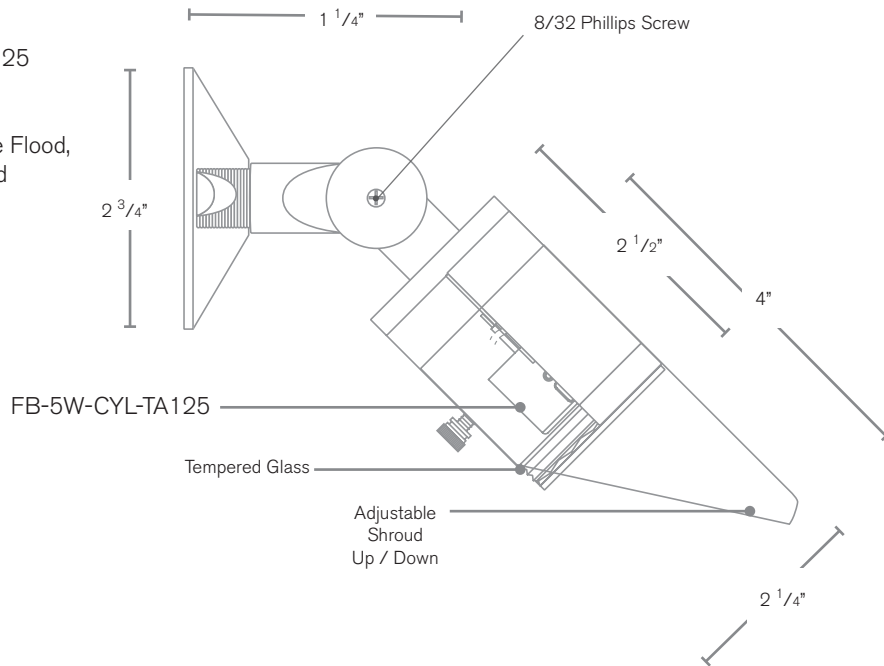

Mounting Canopies

2 3/4"

SPJ19-01

4"

SPJ19-10

5"

SPJ19-12

Surface Mount Directional Light

DESCRIPTION

- Model#:** SPJ-SN1
- Material:** Solid Brass
- Electrical:** 8-15V
- Engine:** FB-5W-CYL-TA125
- Lumens:** 125
- Color Temp:** 2700K
- Optic:** Spot, Flood, Wide Flood, Wide Angle Flood
- Mounting:** Surface Mount
- LED:** Nichia