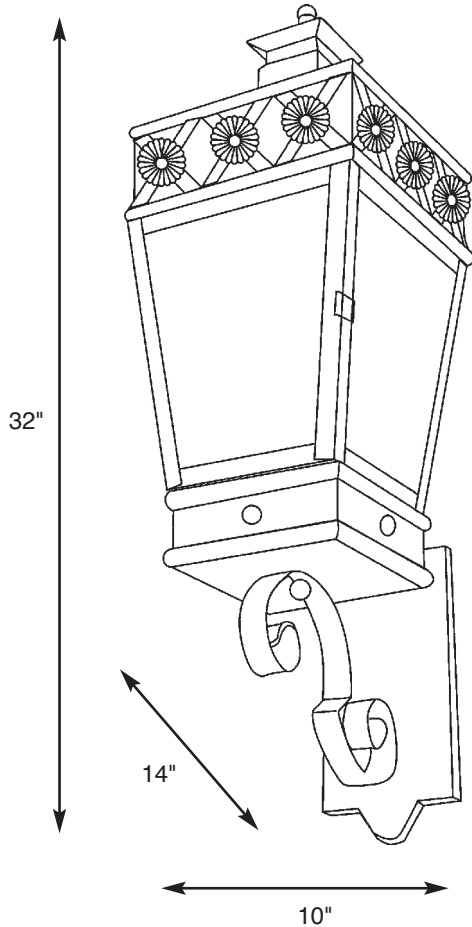

SPJ-SM2500

Scroll Mount

Unlimited LED Lumen Packages & Color Temperatures Available!

SPJ-2W-CB-C
2W
12V or 120V

FB-MP1000
120V
10W
1000 LUMENS
WARM DIMMING

MODEL: SPJ-SM2500
MOUNTING : Scroll Mount
ELECTRICAL : 120V
SOCKET: (3) Light Candelabra
LAMP : Specify
OPTION : Fluorescent