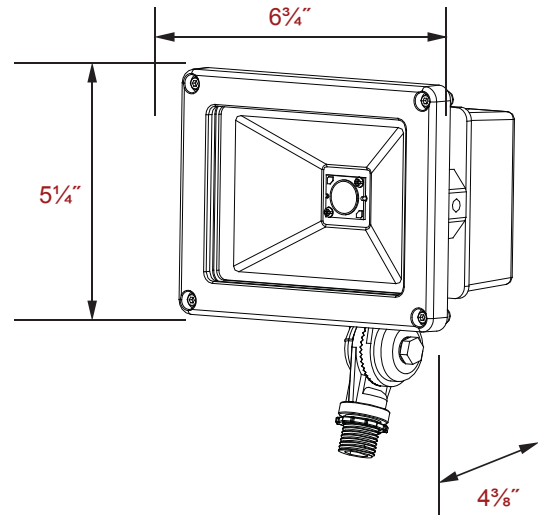

Small LED Flood (LG)

SPJ-SLF-1-FL

Housing:

Die Cast Aluminum Housing and Front Frame with Separate Ballast Compartment. Integral Heat-Dissipating Fins for Thermal Management. 1/2" Threaded Aperture with Liquid-Tight Connector. Bronze Powdercoat Finish Over a Chromate Conversion Coating.

Lens:

Tempered Glass Lens.

Mounting:

Includes choice of adjustable knuckle with 1/2" NPS threads or adjustable yoke.

Photometric Performance:

1,590 Lumens

Wattage:

LED: 1 x 18w System: 21w