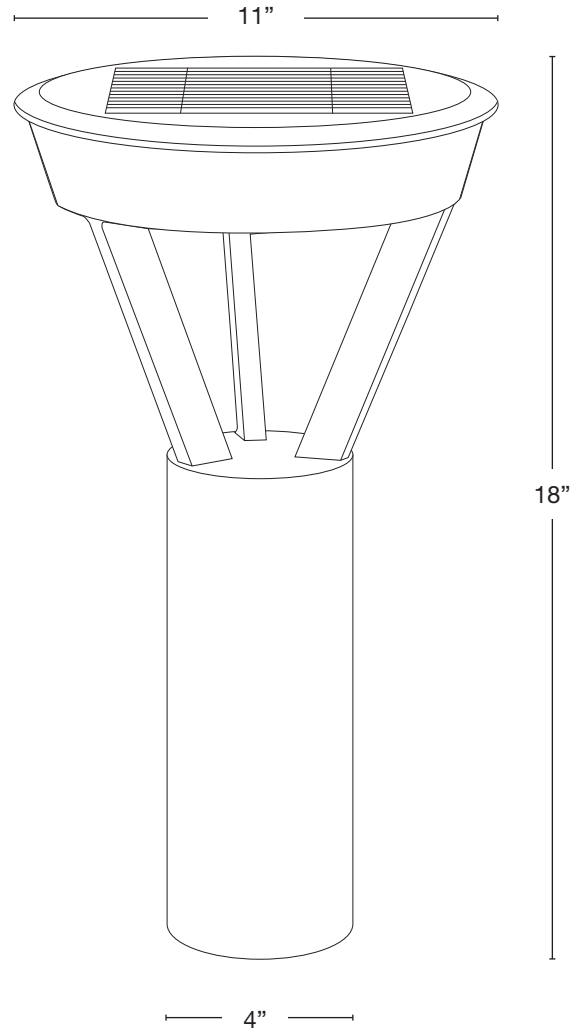

MODEL: **SPJ-SL18**
 MATERIAL: **Solid Brass**
 FINISH: **Satin Brass / Black**
 WATTAGE: **4W**
 LUMENS: **600**
 LIFETIME: **5000 Cycles**
Dust to Dawn
 MOUNTING: **1/2" NPT. Perma Post**
Recommended or
Concrete Footing /
Deck Mount

COLOR TEMPERATURE

- 2200K
- 2700K
- 3000K
- 4000K
- 5000K
- 6500K

MOUNTING OPTION

- Anchor bolted-DM6R
- Direct Burial-DB
- Perma Post

BRASS POST DIAMETER

- 3" Diameter
- 4" Diameter

Deck Mount & Base Cover

6"

SPJ-DM6R (SHOWN)
 SPJ-DM8R 8"
 DECK MOUNT

6 1/8"

SPJ-DMC-6R (SHOWN)
 SPJ-DMC-8R 8 1/8"
 DECK COVER
 COVER

SPJ19-03 PERMA POST
 3" DIA. WITH 1/2" NPT.

Wet Listed

Ordering Example

SPJ-SL18-SB-4W