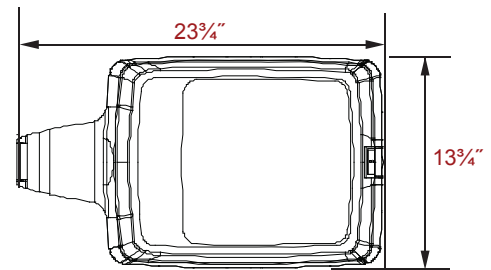

EasyLED Small Kitty Hawk

SPJ-SKH-1-AL