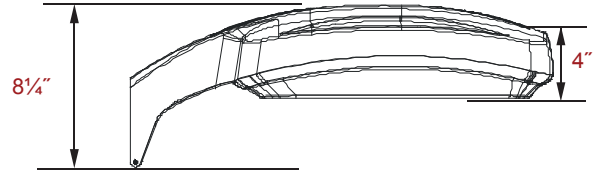

EasyLED Small Kitty Hawk

SPJ-SKH-1-AL