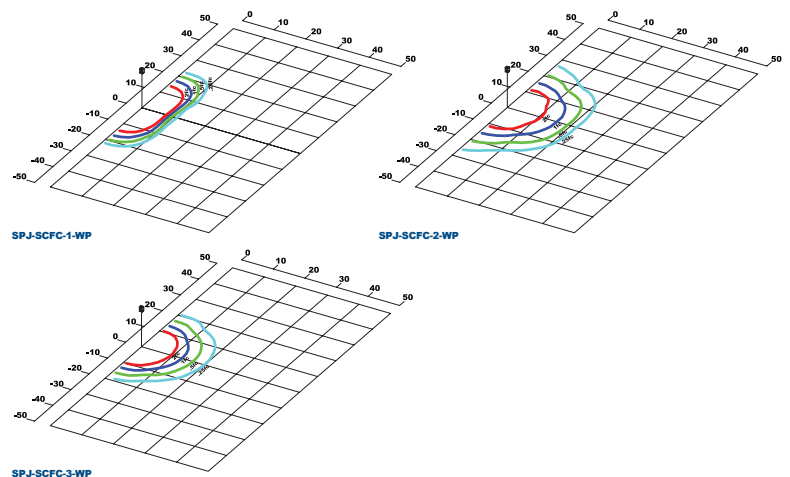

Unlimited LED Lumen Packages & Color Temperature Available!