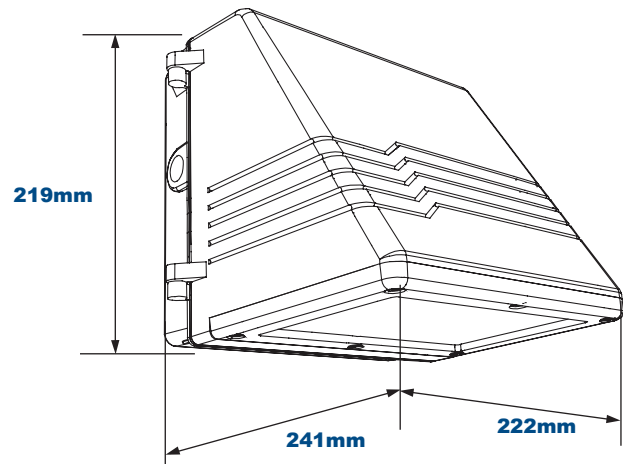

Photometrics