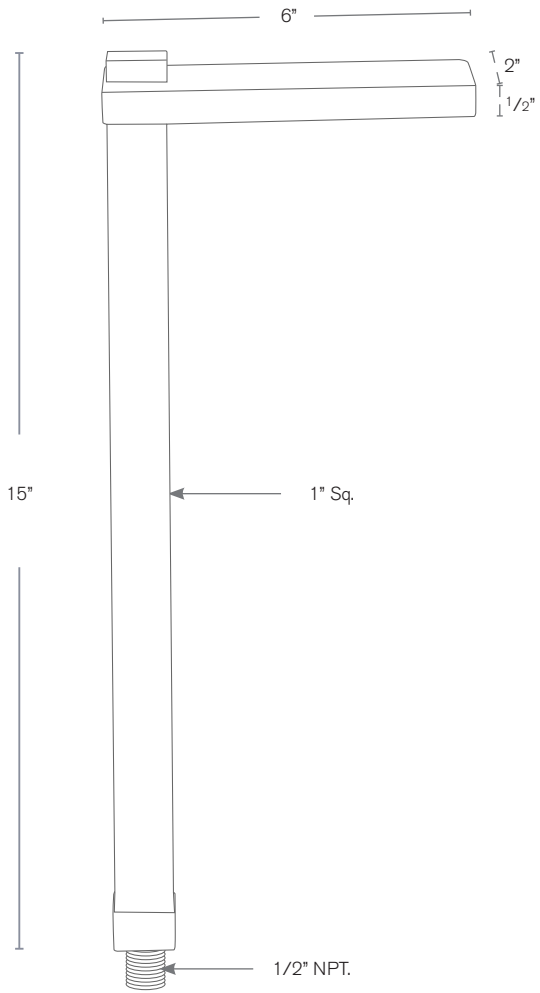

## SPECIFICATION FEATURES

Model: **SPJ-RSPL-6**  
Finish: PVD-Graphite

- Finish:** Our naturally etched finishes will withstand the test of time. All finishes are individually treated insuring consistency. Our meticulous application results in a fixture that truly becomes "a one of a kind".
- Electrical:** Available in 9-15V
- Labels:** ETL Standard Wet Label  
C-ETL

#### DESCRIPTION

- Model#:** SPJ-RSPL-6
- Material:** Solid Brass
- Electrical:** 9-15V
- Engine:** FB-2WREC-TA125-2700K
- Lumen Range:** 125
- Color Temp:** 2700k
- Mounting:** 1/2" NPT. Dual Fin Spike Incl.
- LED:** Nichia

#### ORDERING INFORMATION

Model#	Finishes	Wattage	Optics	Lumen Range	Color Temp.	Electrical
<b>SPJ-RSPL-6</b>	<b>PVD GRAPHITE</b>	<b>2W</b>	<b>NA</b>	<b>125</b>	<b>2700K</b>	<b>9-15V</b>

- V = Verde
- GM = Gun Metal
- 2W
- Spot
- 125
- 2700K
- 9-15V
- M = Moss
- B = Black
- AG = Aged Brass
- R = Rusty
- Wide Flood
- 4000K
- 6500K
- MBR = Matte Bronze
- PVDP = PVD Polished
- Wide Angle Flood
- RC = Raw Copper
- PVDS = PVD Satin